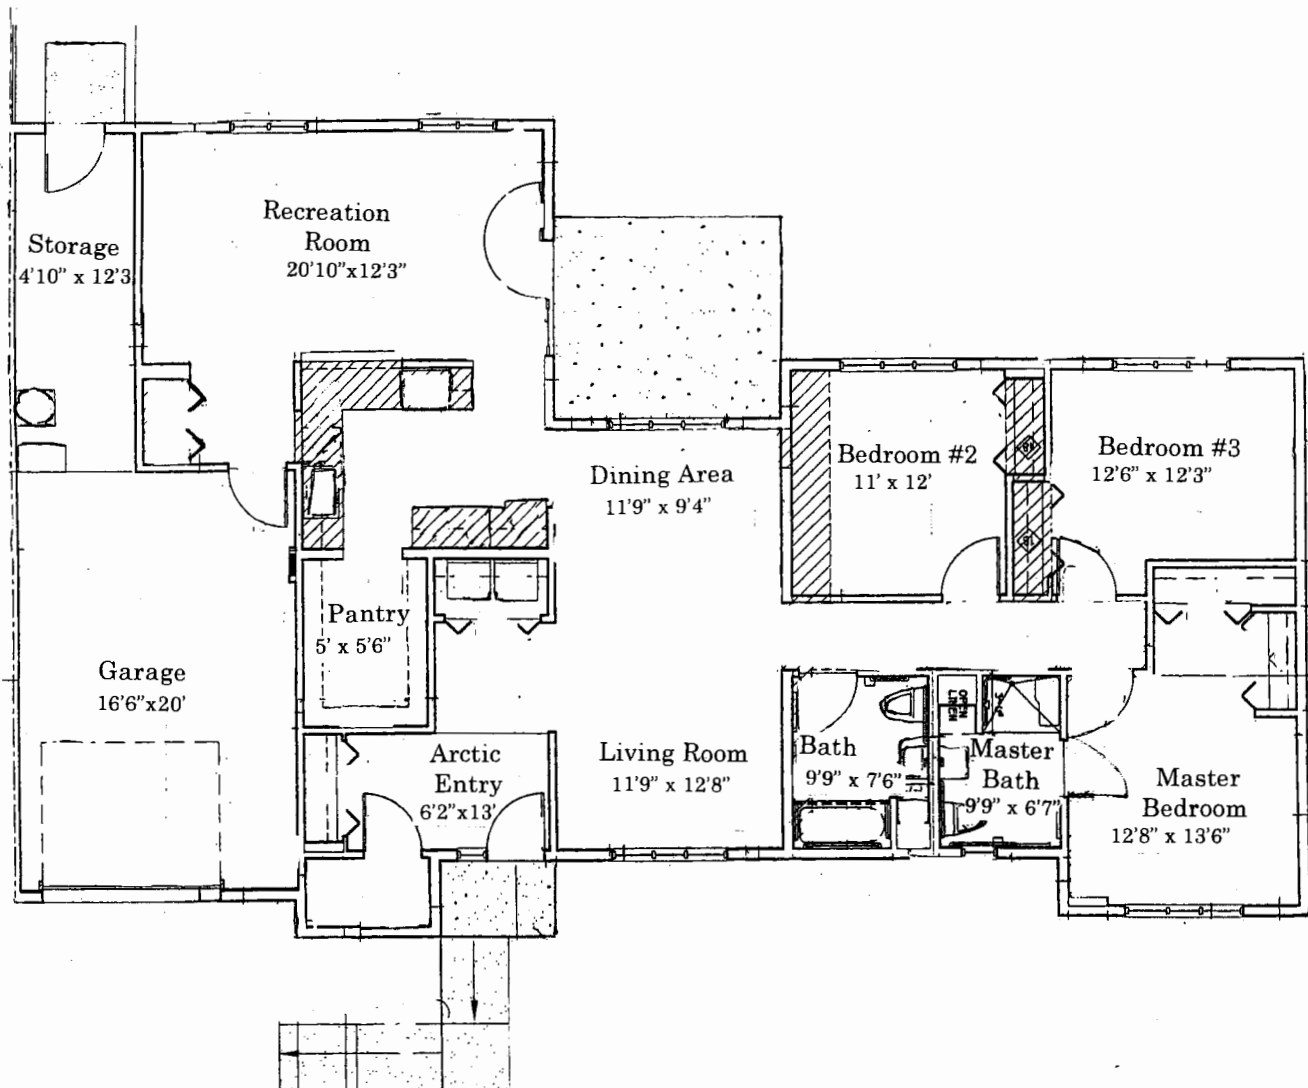

Silver Run 3-Bedroom Accessible

2711 Weidekamp Court unit D

2749 Ward Loop unit D

2739 Gainey Court unit D

3751 Gray Loop unit D

5738 Staffan Court unit D

5701 Vosler Ave unit D

All dimensions are approximate