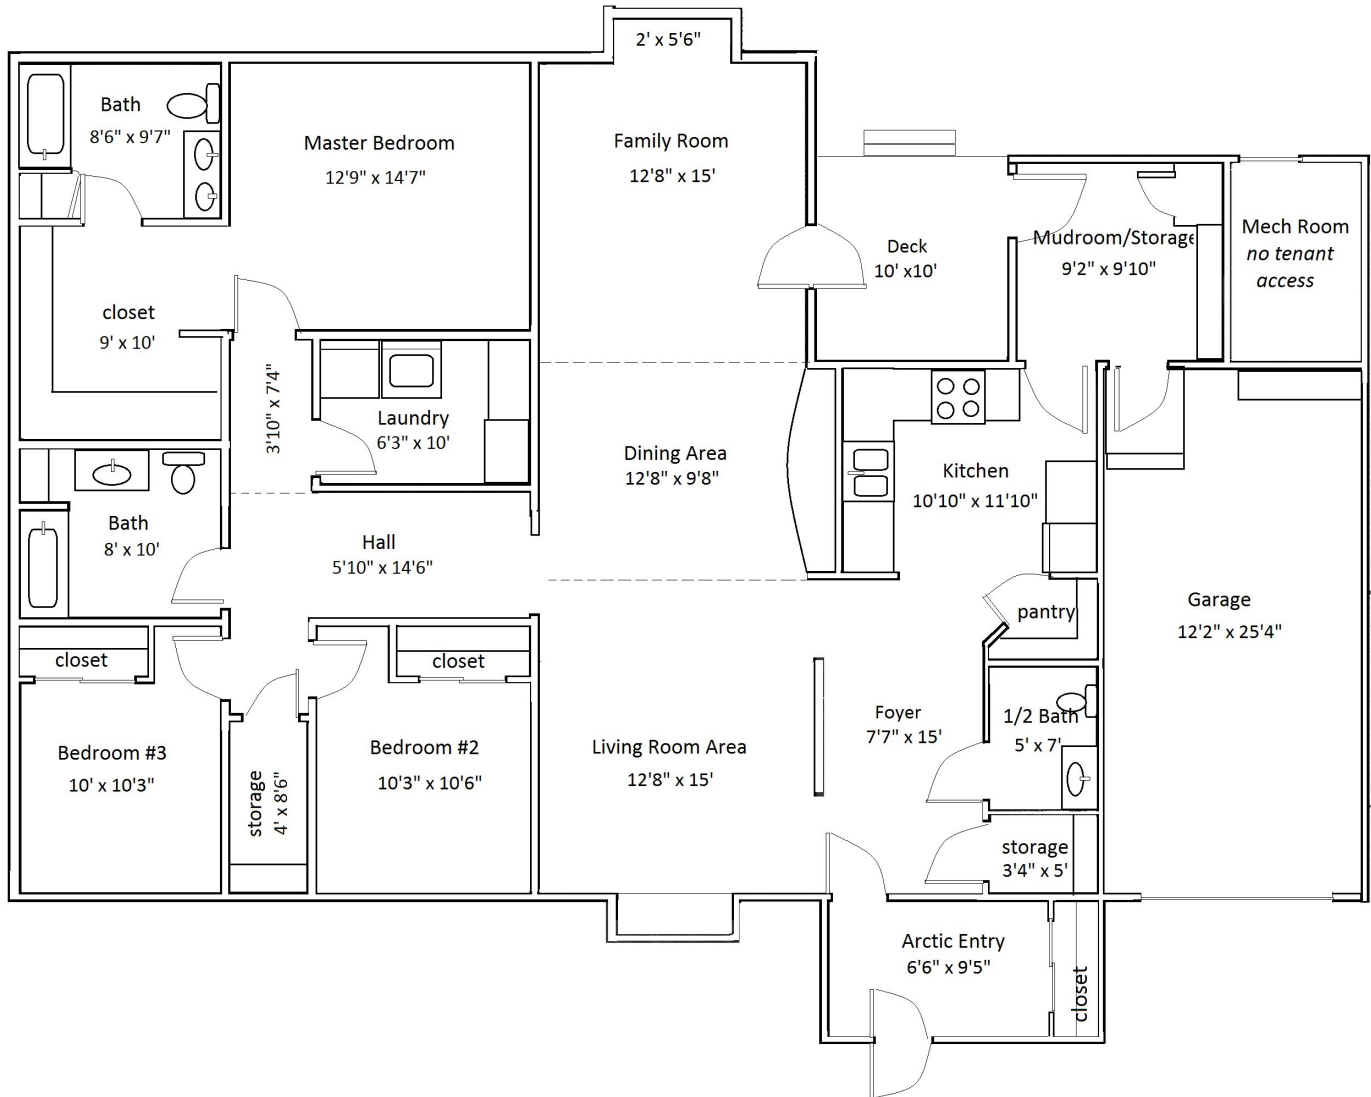

Floor Plan Type 36A

JNCO 3-BED, Adaptable

Located in the **Cottonwood** Neighborhood.

All dimensions are approximate, actual home may vary slightly from above floorplan.