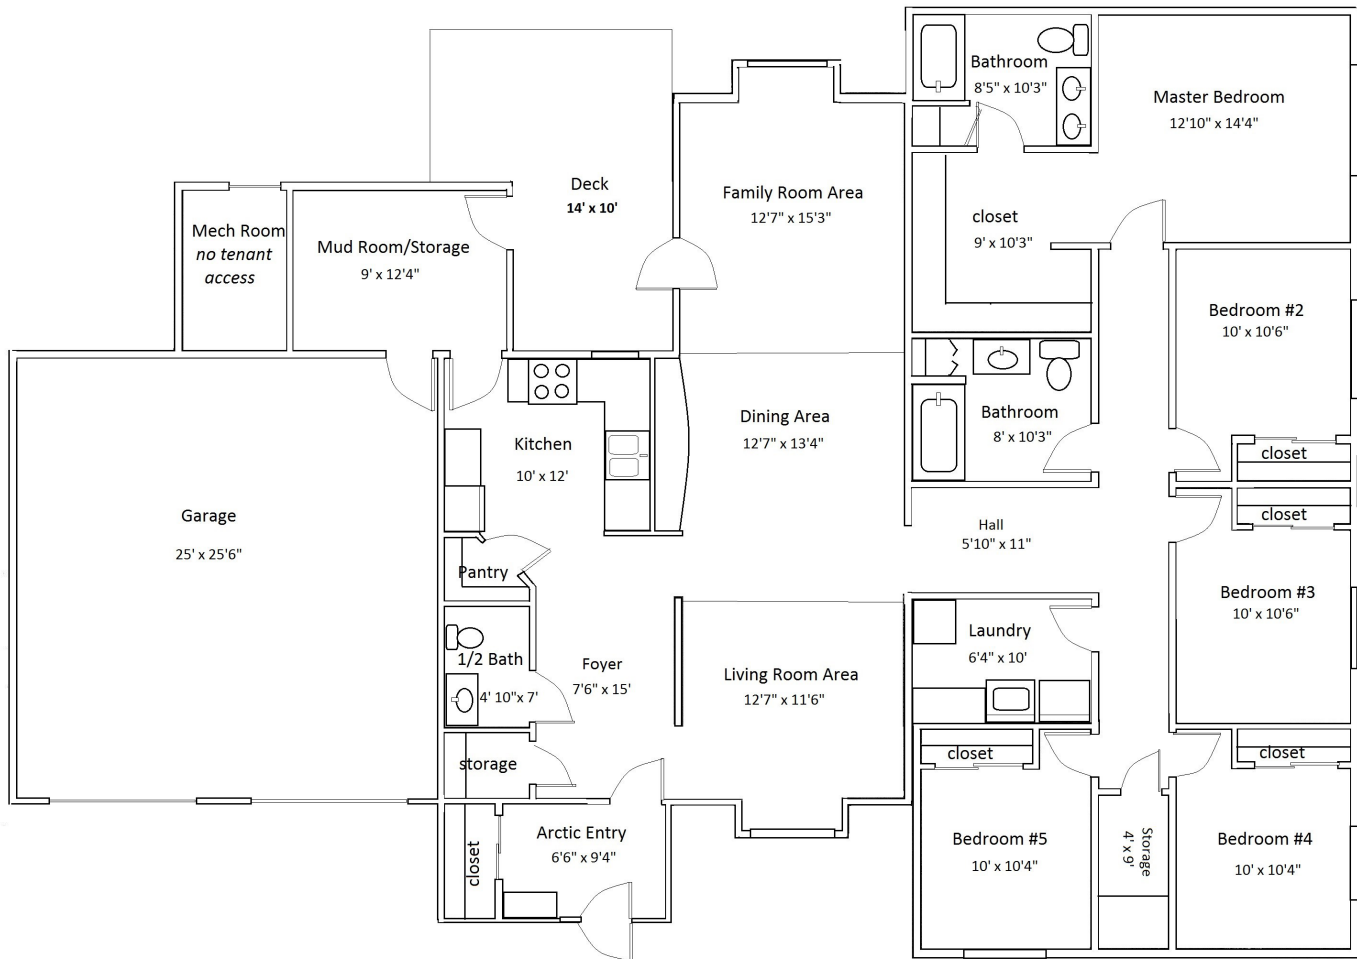

# Floor Plan Type 38A

## *JNCO 5-Bed, Adaptable*

Located in the **Cottonwood** Neighborhood.

All dimensions are approximate, actual home may vary slightly from above floorplan.