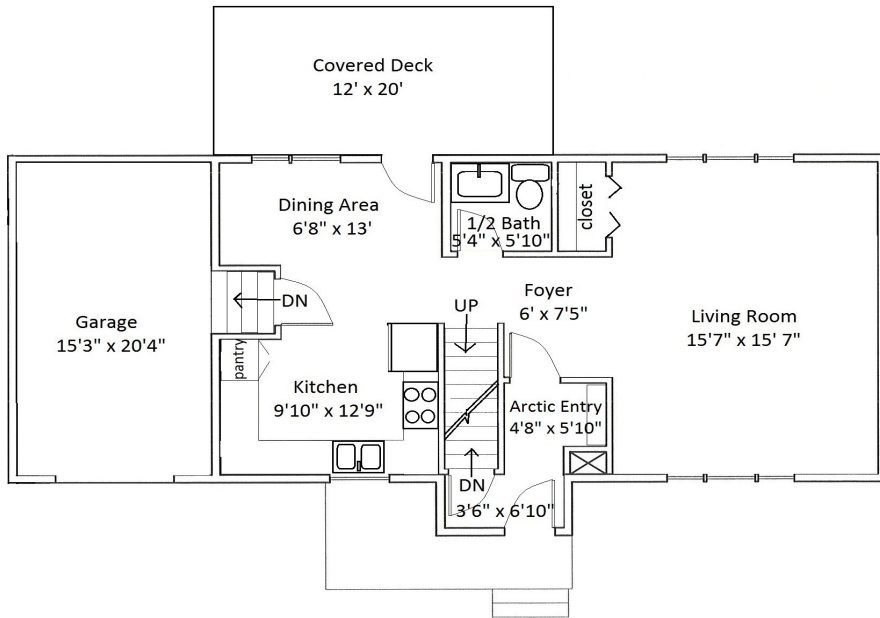

Floor Plan Type 12

JNCO 4-Bed

Located in the **Fireweed** Neighborhood.

All dimensions are approximate, actual home may vary slightly from above floorplan.