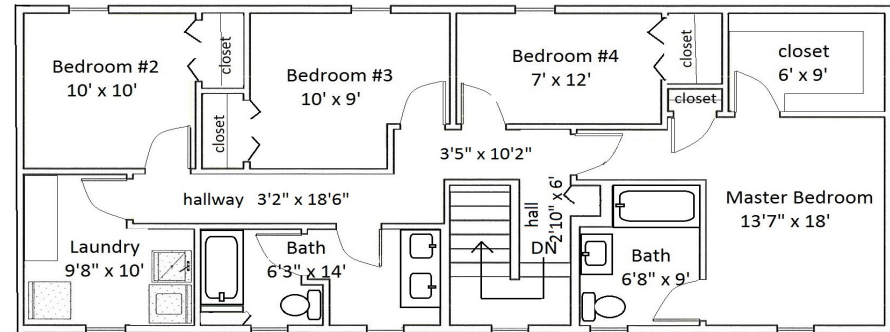

Floor Plan Type 12

JNCO 4-Bed

Located in the **Fireweed** Neighborhood.

All dimensions are approximate, actual home may vary slightly from above floorplan.