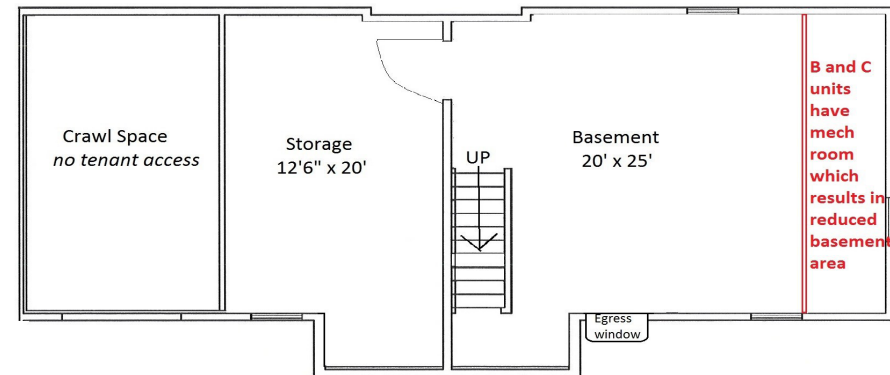

Floor Plan Type 12

JNCO 4-Bed

Located in the **Fireweed** Neighborhood.

All dimensions are approximate, actual home may vary slightly from above floorplan.