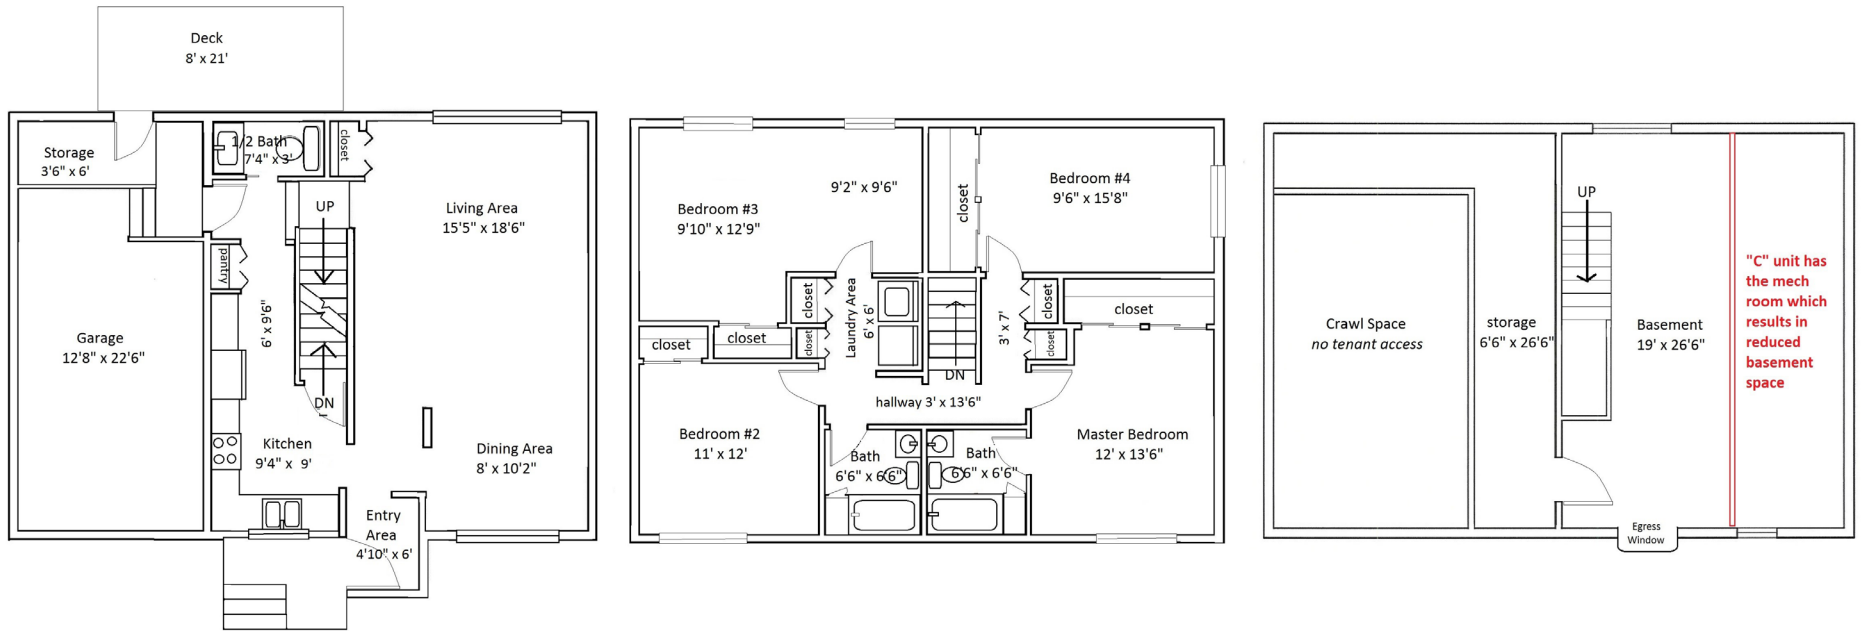

Floor Plan Type 16

JNCO 4-Bed

Located in the **Fireweed, Puffin Park,**
and **Raven Ridge** Neighborhoods.

All dimensions are approximate, actual home may vary slightly from above floorplan.