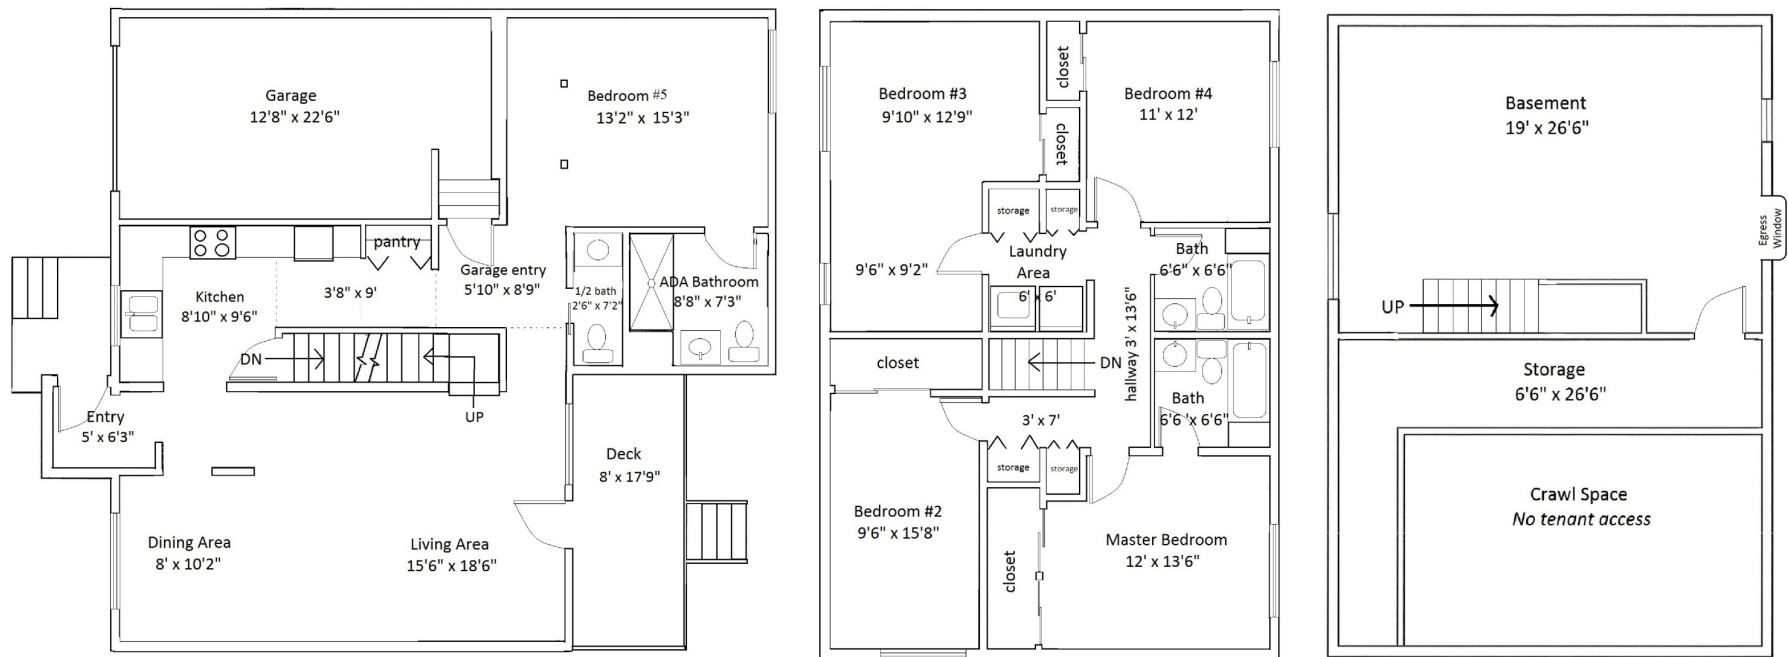

Floor Plan Type 17AB

JNCO 4-Bed, Adaptable

Located in the **Fireweed** Neighborhood.

All dimensions are approximate, actual home may vary slightly from above floorplan.