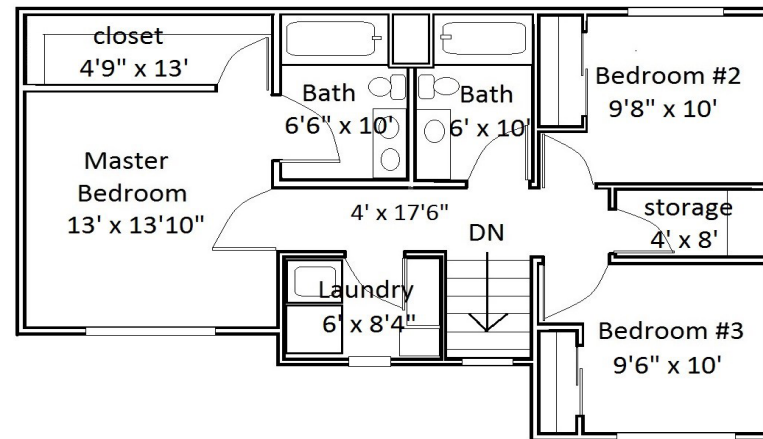

Floor Plan Type 35

JNCO 3-Bed

Located in the **Cottonwood** Neighborhood.

All dimensions are approximate, actual home may vary slightly from above floorplan.