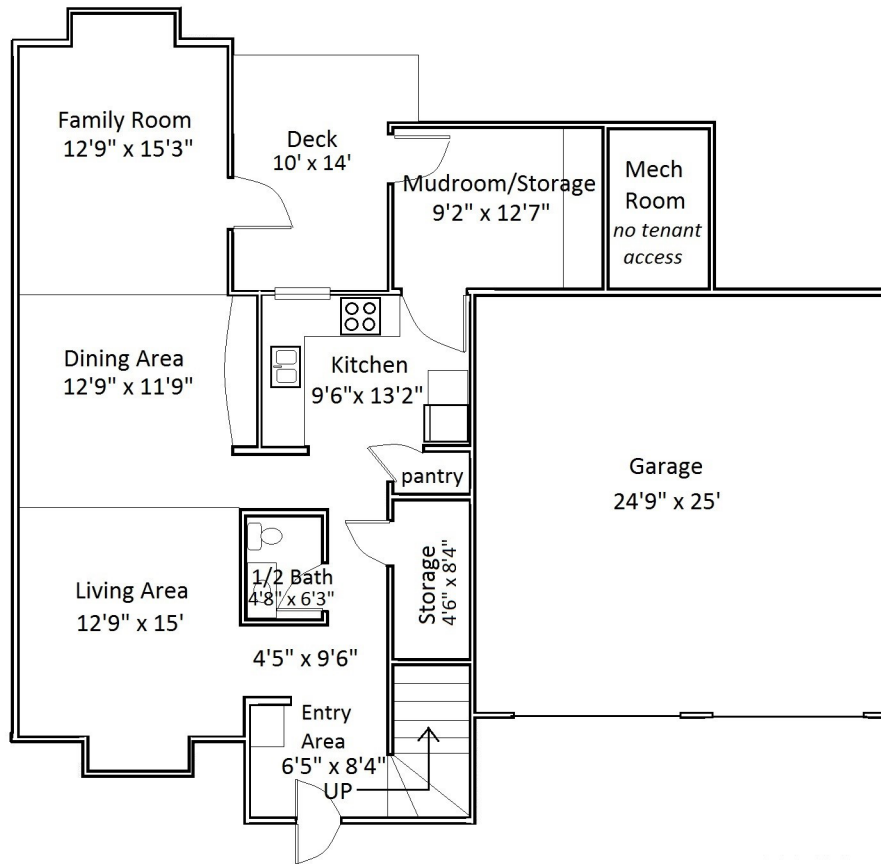

Floor Plan Type 37

JNCO 5-Bed

Located in the **Cottonwood** Neighborhood.

All dimensions are approximate, actual home may vary slightly from above floorplan.