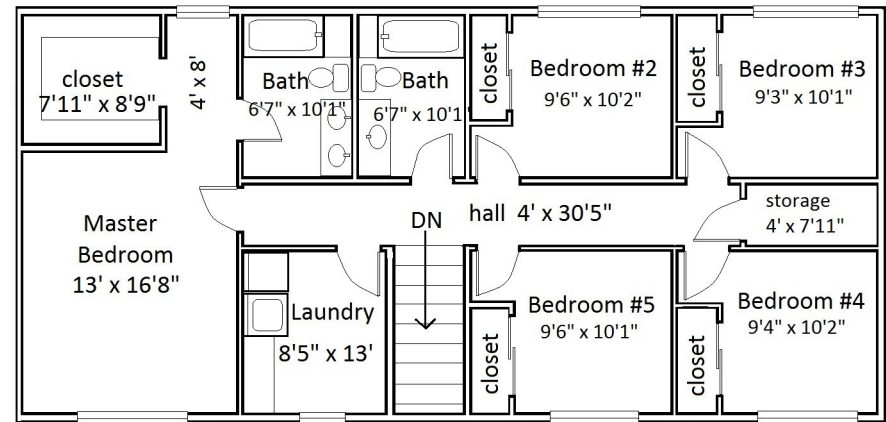

Floor Plan Type 37

JNCO 5-Bed

Located in the **Cottonwood** Neighborhood.

All dimensions are approximate, actual home may vary slightly from above floorplan.