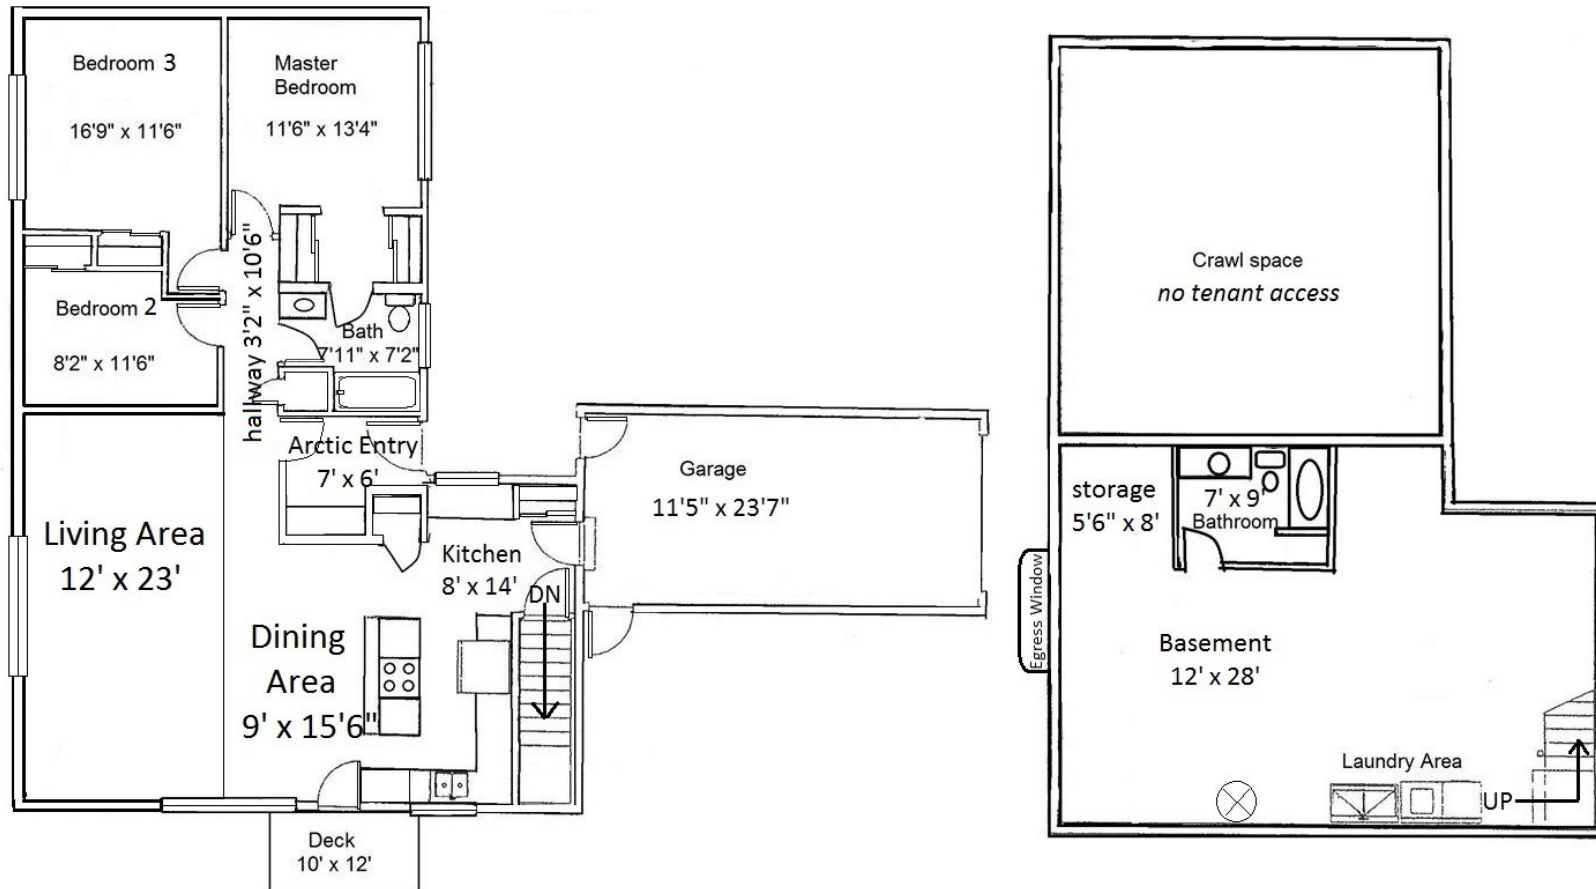

Floor Plan Type 4

JNCO 3-Bed

Located in the **Moose Haven** Neighborhood.

All dimensions are approximate, actual home may vary slightly from above floorplan.