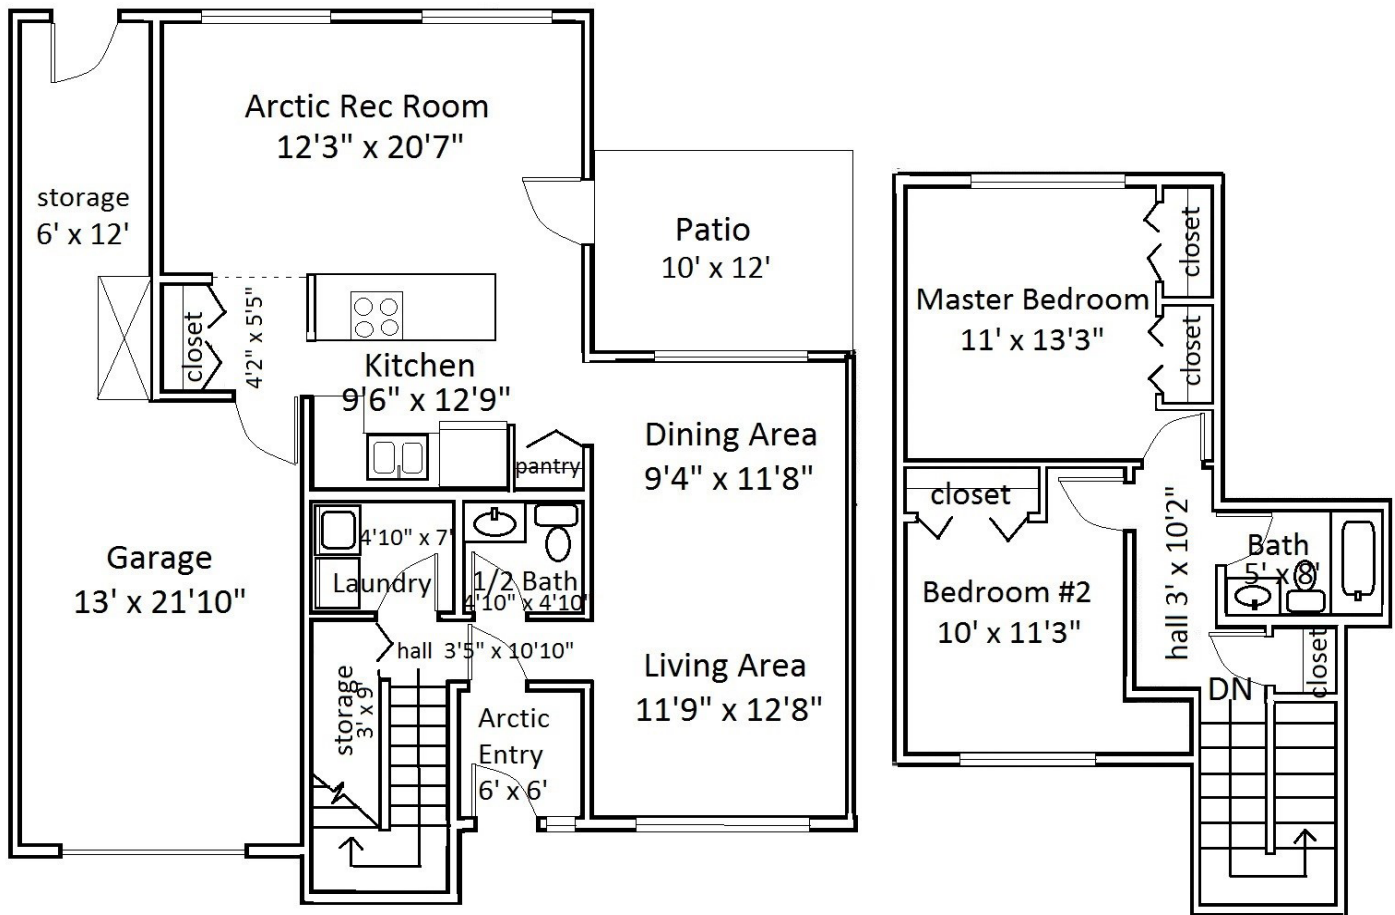

Floor Plan Type 53

NCO 2-Bed

Located in the **Silver Run** Neighborhood.

All dimensions are approximate, actual home may vary slightly from above floorplan.