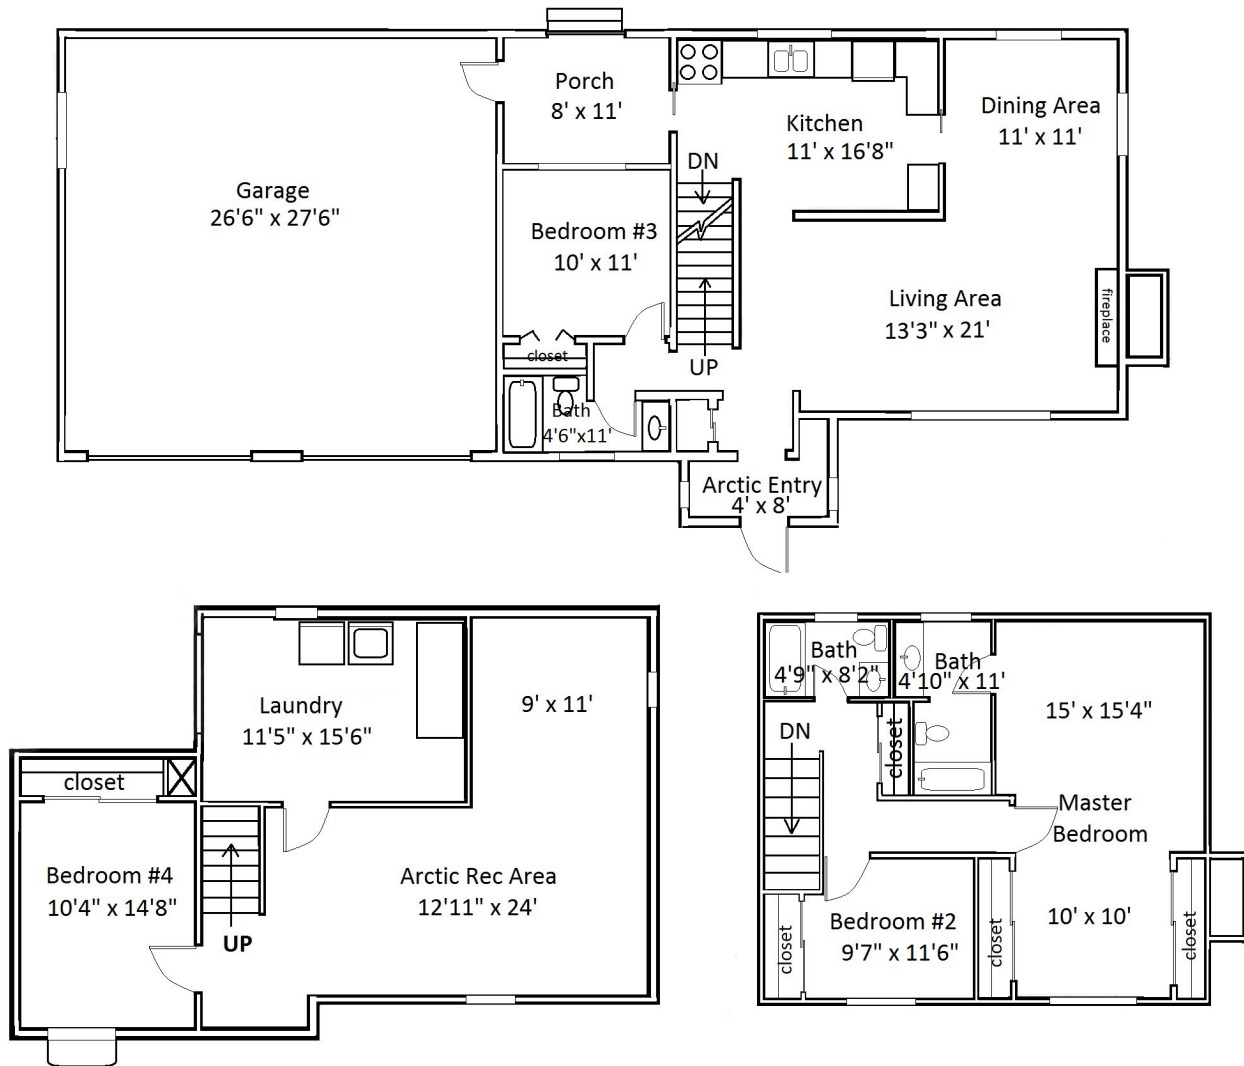

Floor Plan Type 57

SOQ 4-Bed

Located in the **Dayton** Neighborhood.

All dimensions are approximate, actual home may vary slightly from above floorplan.