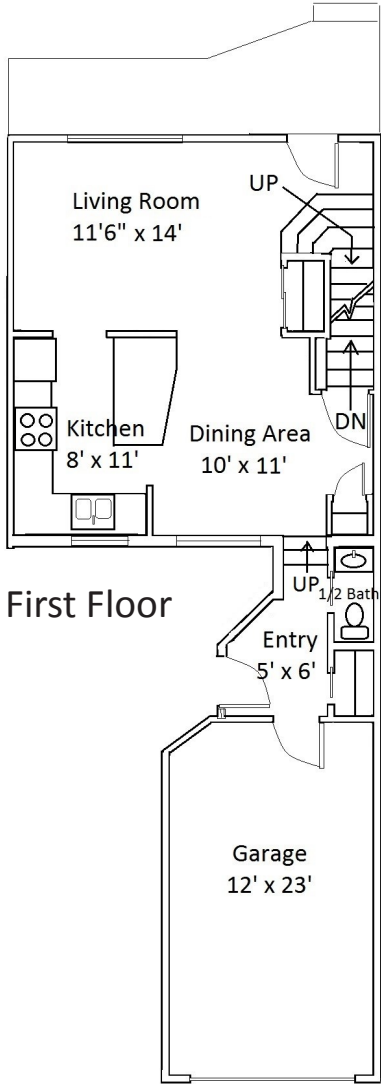

Floor Plan Type 60K

NCO 2-Bed

Second Floor

Basement

Located in the **Sunflower** Neighborhood.

All dimensions are approximate, actual home may vary slightly from above floorplan.