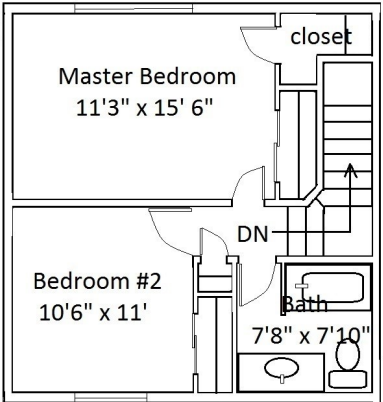

Floor Plan Type 60K

NCO 2-Bed

Second Floor

Basement

Located in the **Sunflower** Neighborhood.

All dimensions are approximate, actual home may vary slightly from above floorplan.