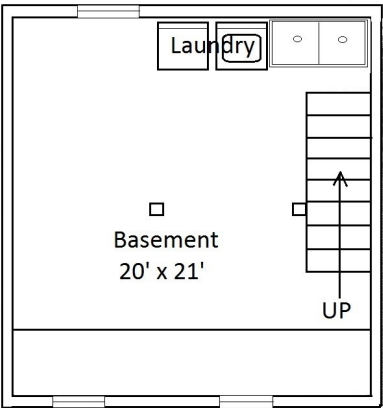

Floor Plan Type 60K

NCO 2-Bed

Second Floor

Basement

Located in the **Sunflower** Neighborhood.

All dimensions are approximate, actual home may vary slightly from above floorplan.