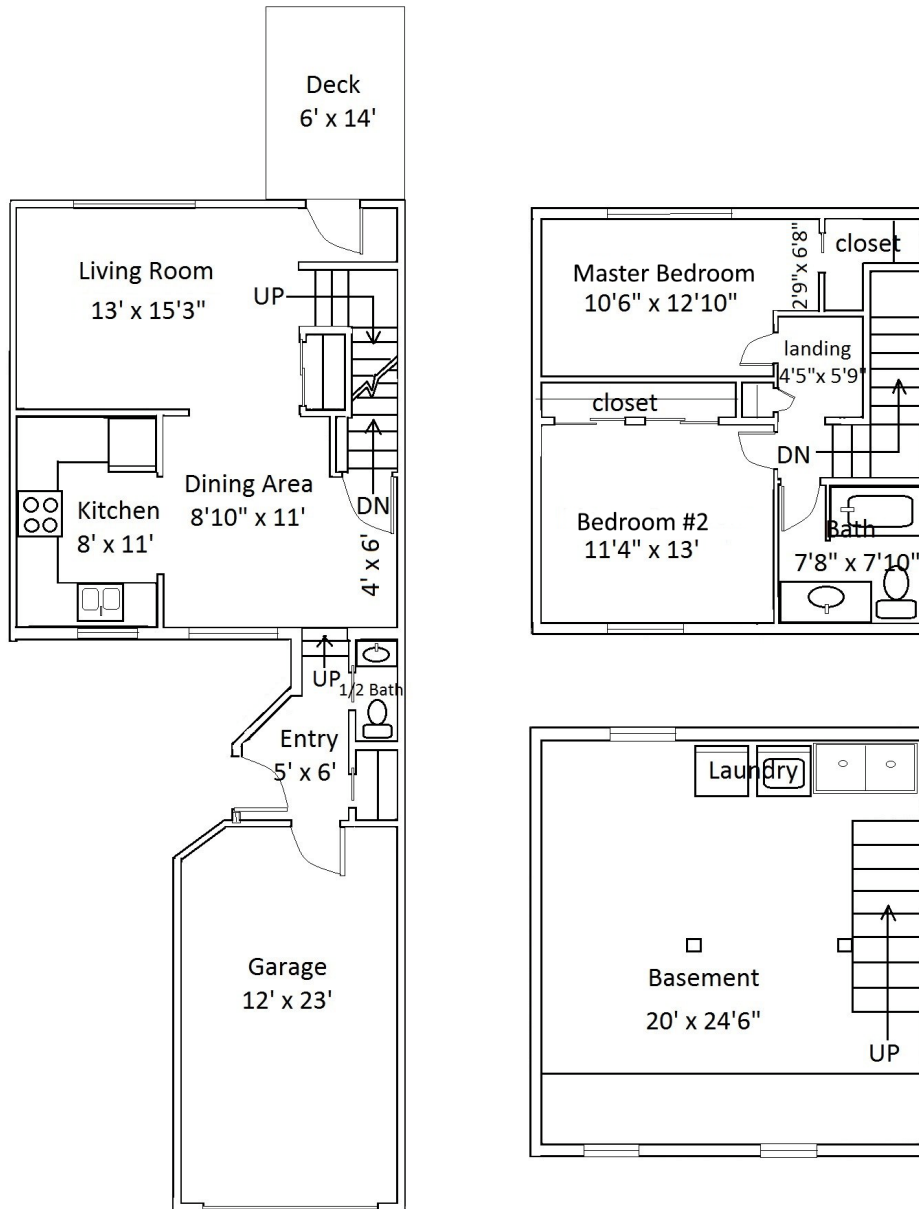

Floor Plan Type 60L

NCO 2-Bed

Located in the **Sunflower** Neighborhood.

All dimensions are approximate, actual home may vary slightly from above floorplan.