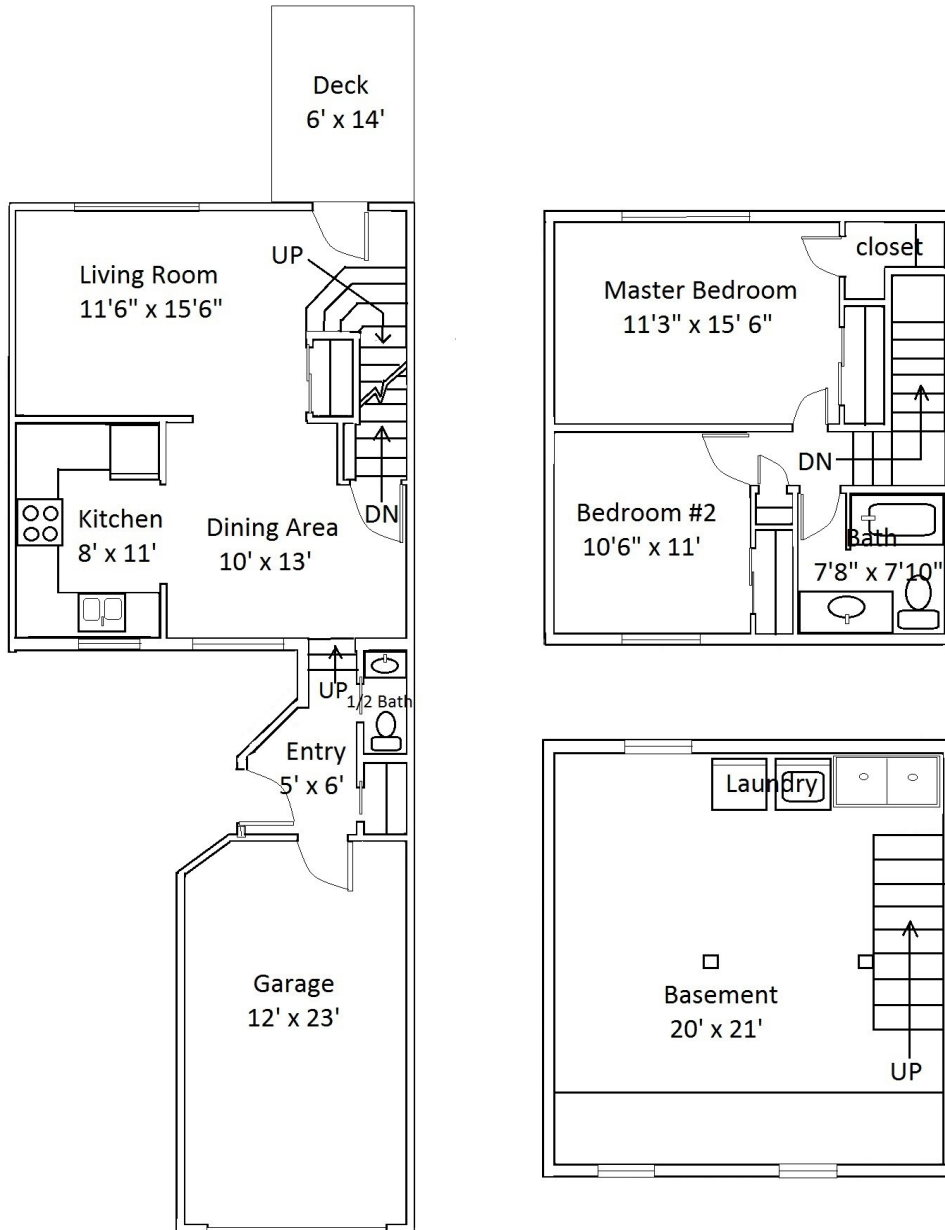

# Floor Plan Type 60S

## NCO 2-Bed

Located in the **Sunflower** Neighborhood.

All dimensions are approximate, actual home may vary slightly from above floorplan.