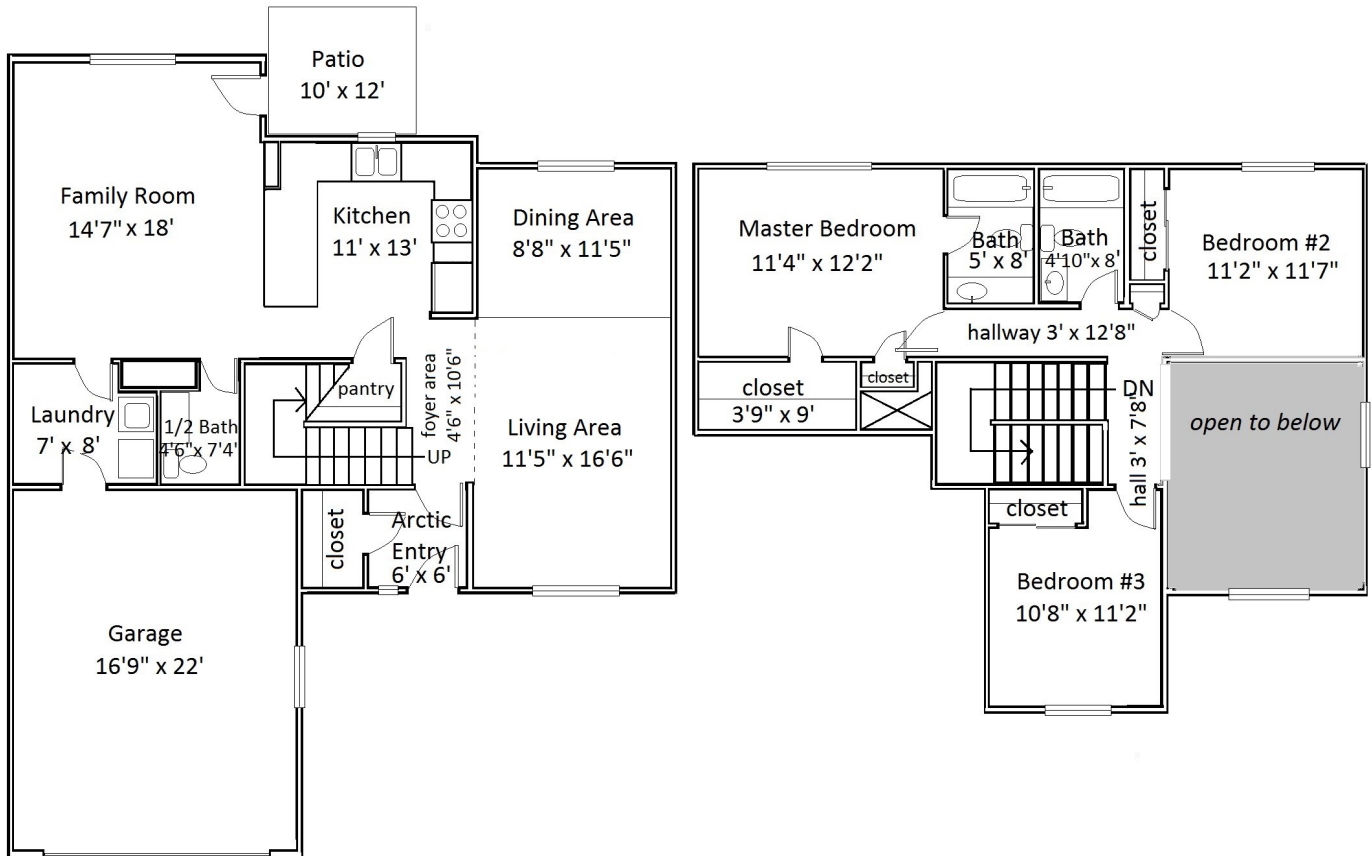

Floor Plan Type 7

SNCO 3-Bed

Located in the **Dallas** Neighborhood.

All dimensions are approximate, actual home may vary slightly from above floorplan.