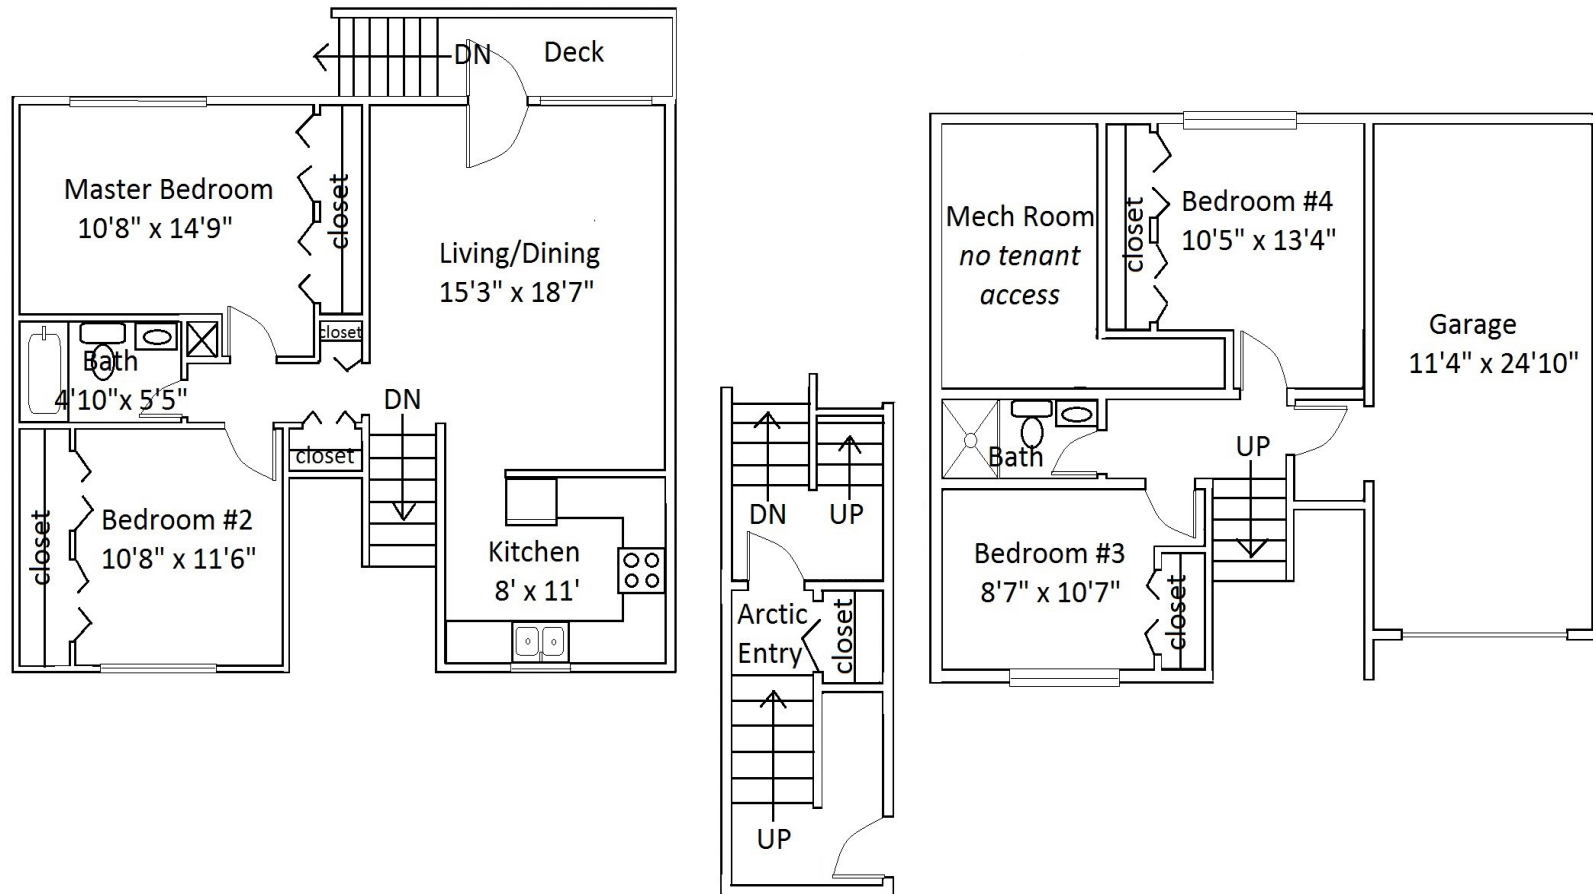

# Floor Plan Type 70

## NCO 4-Bed

Located in the **Chugach** Neighborhood.

All dimensions are approximate, actual home may vary slightly from above floorplan.