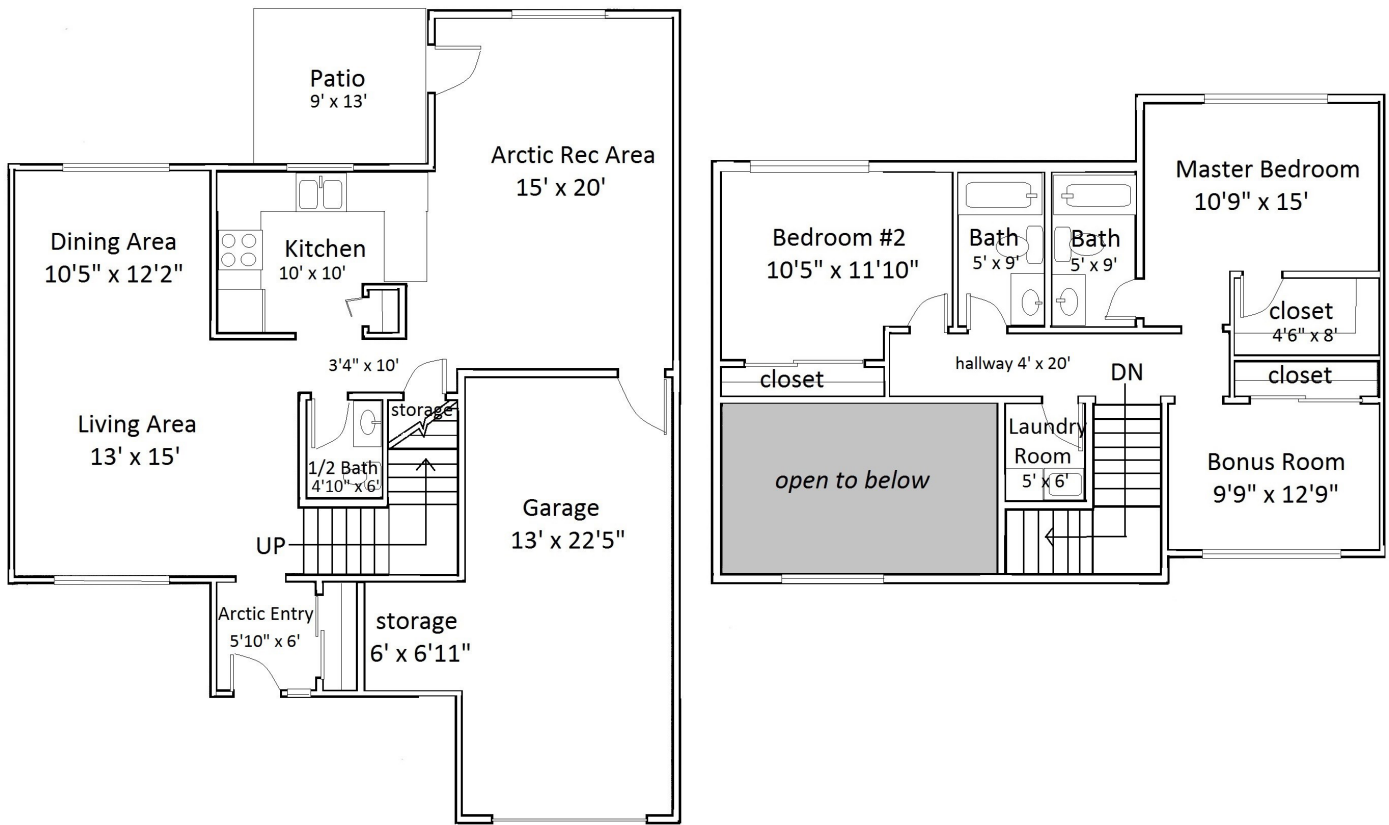

Floor Plan Type 9

CGO 2-Bed, Enhanced

Located in the **Denver** Neighborhood.

All dimensions are approximate, actual home may vary slightly from above floorplan.