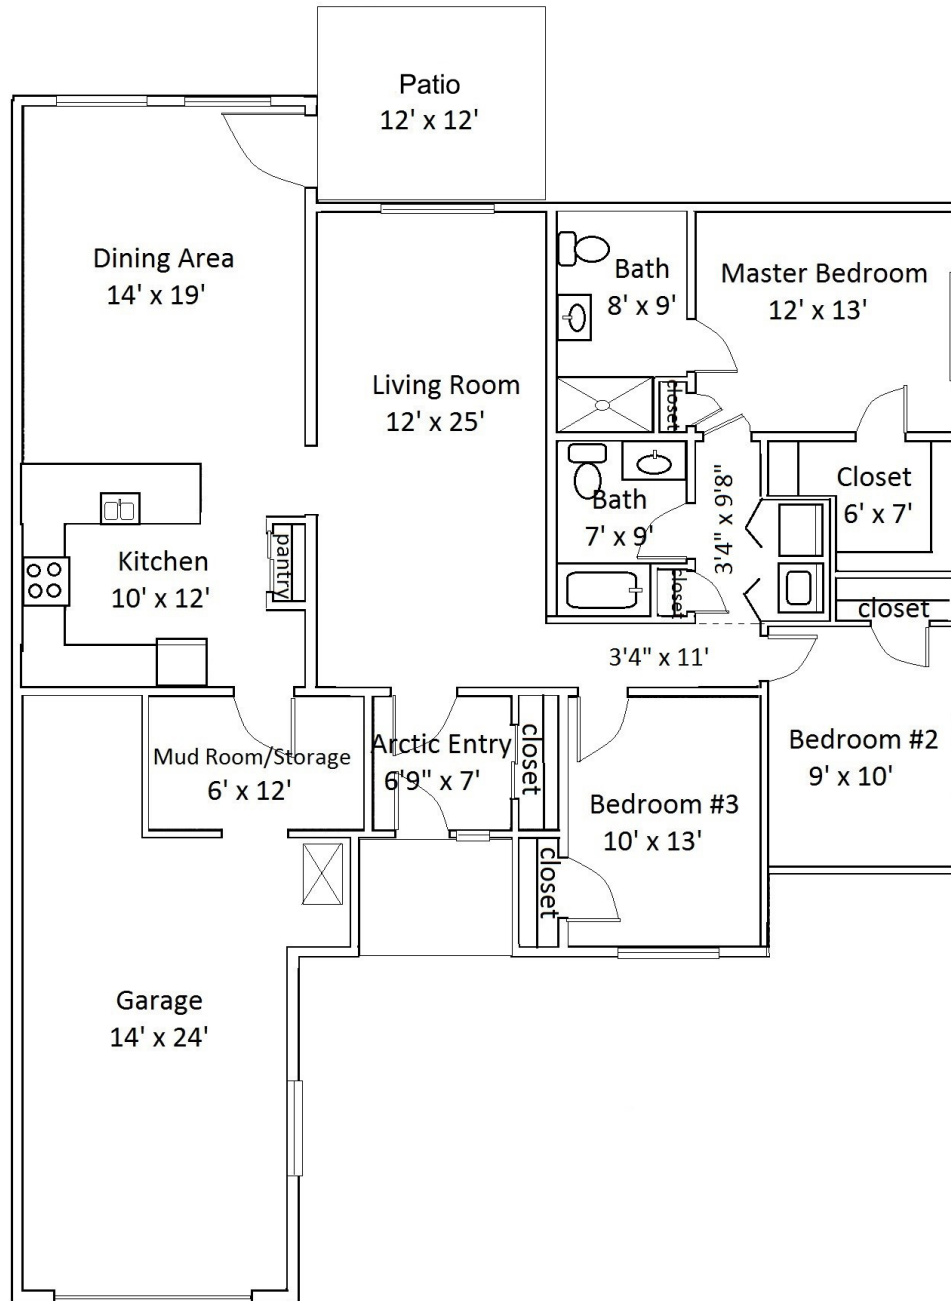

Floor Plan Type 8A

SNCO 3-Bed, Adaptable

Located in the **Dallas**
Neighborhood.

All dimensions are approximate, actual home may vary slightly from above floorplan.