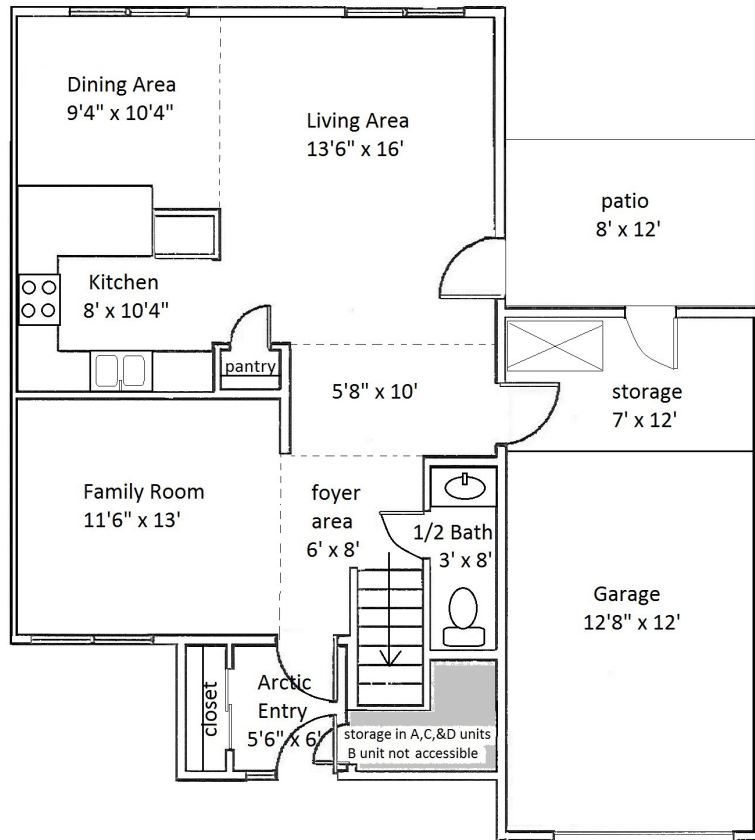

# Floor Plan Type 13

## 2-Bed, Enhanced

Located in the **Houston and Moose Crossing** Neighborhood.

All dimensions are approximate, actual home may vary slightly from above floorplan.