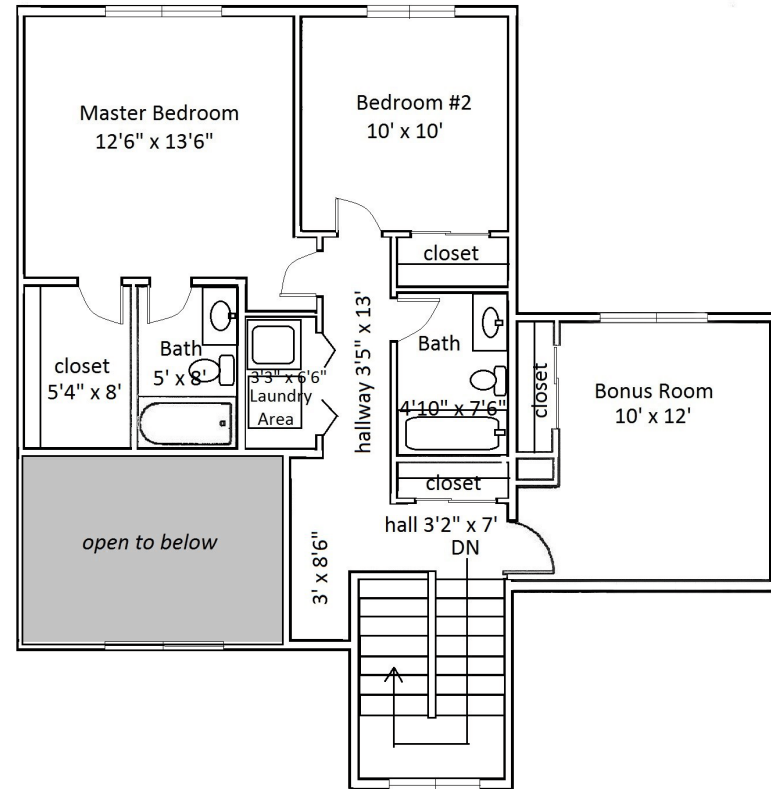

# Floor Plan Type 13

## 2-Bed, Enhanced

Located in the **Houston and Moose Crossing** Neighborhood.

All dimensions are approximate, actual home may vary slightly from above floorplan.