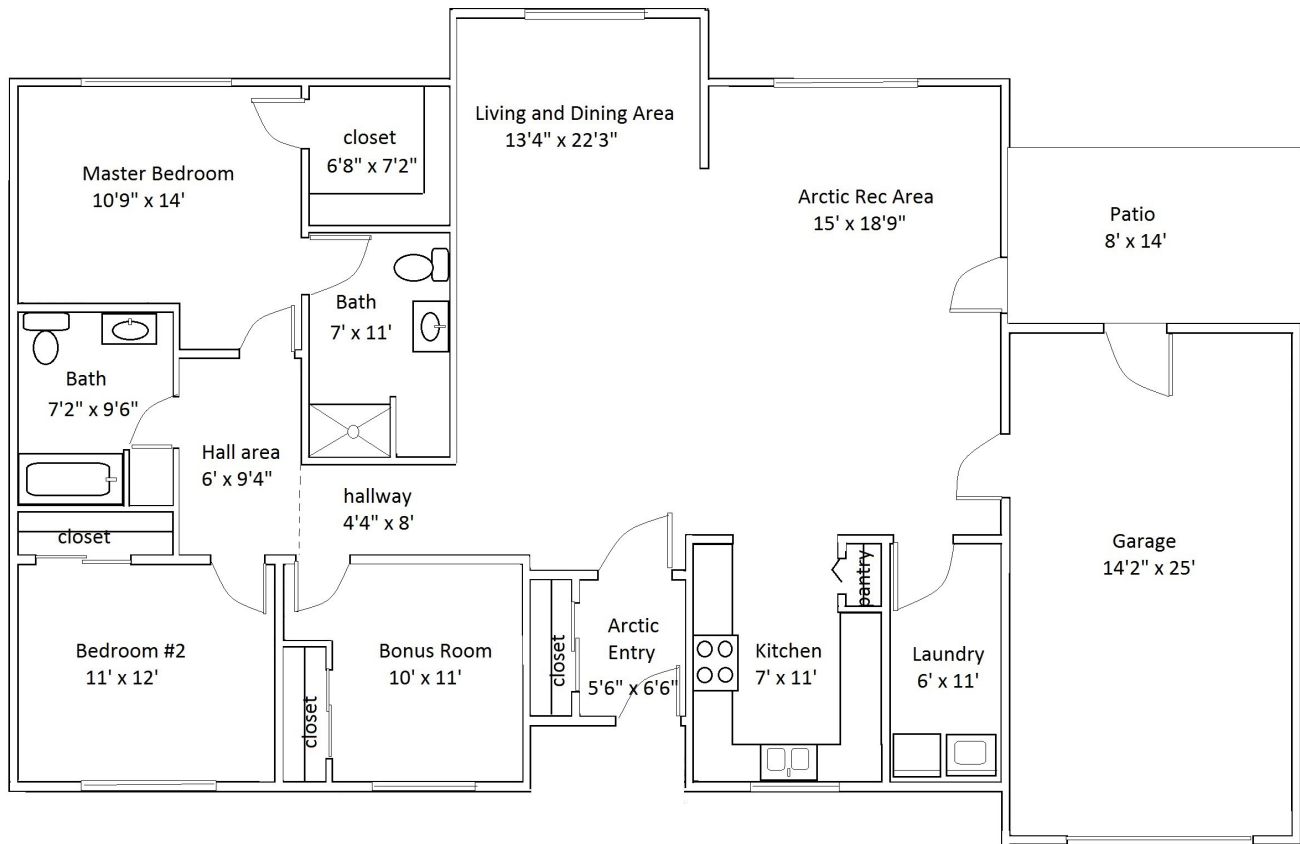

Floor Plan Type 14A

2-Bed, Adaptable & Enhanced

Located in the **Houston and Moose Crossing** Neighborhoods.

All dimensions are approximate, actual home may vary slightly from above floorplan.