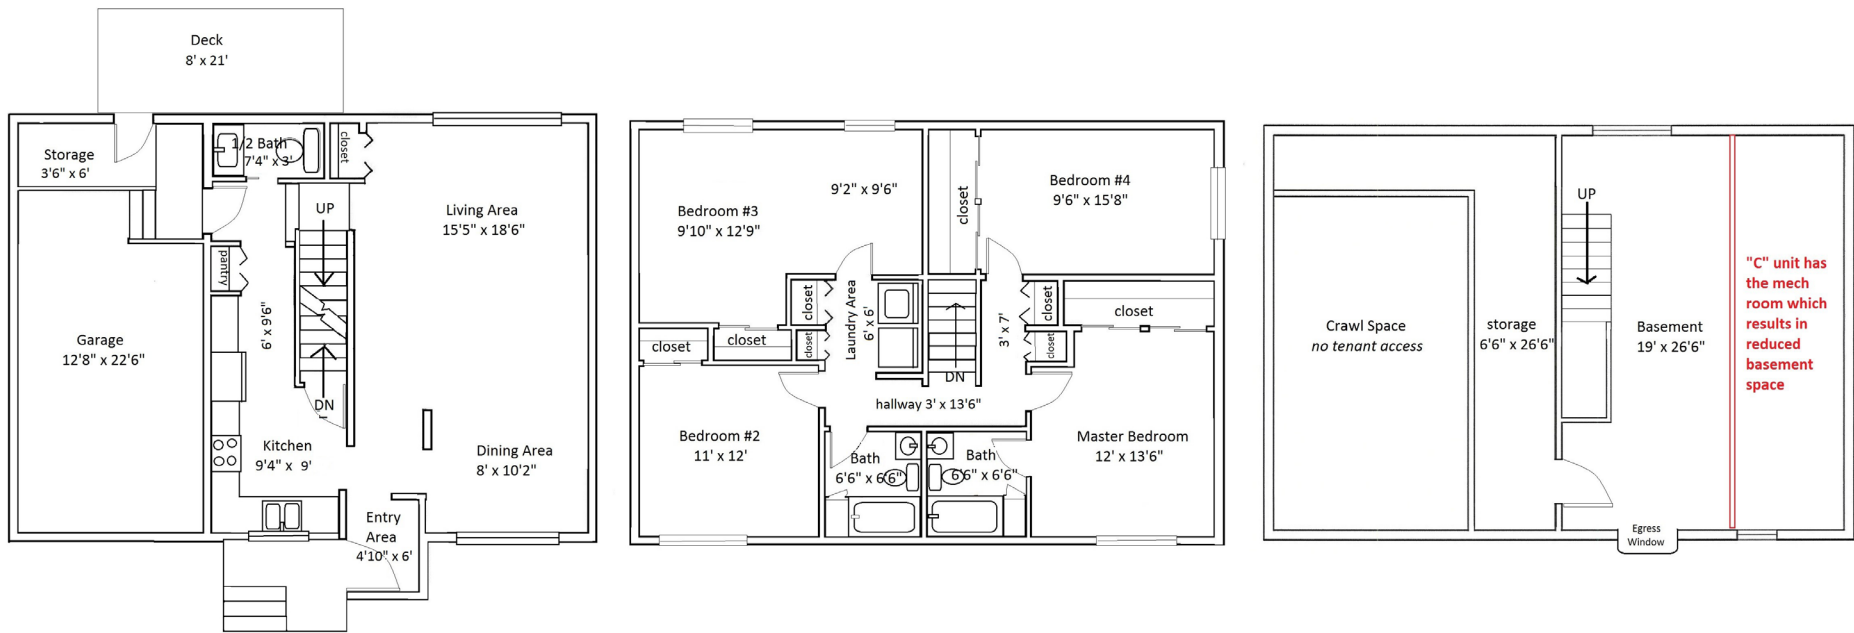

Floor Plan Type 16

4-Bed

Located in the **Fireweed, Puffin Park, and Raven Ridge** Neighborhoods.

All dimensions are approximate, actual home may vary slightly from above floorplan.