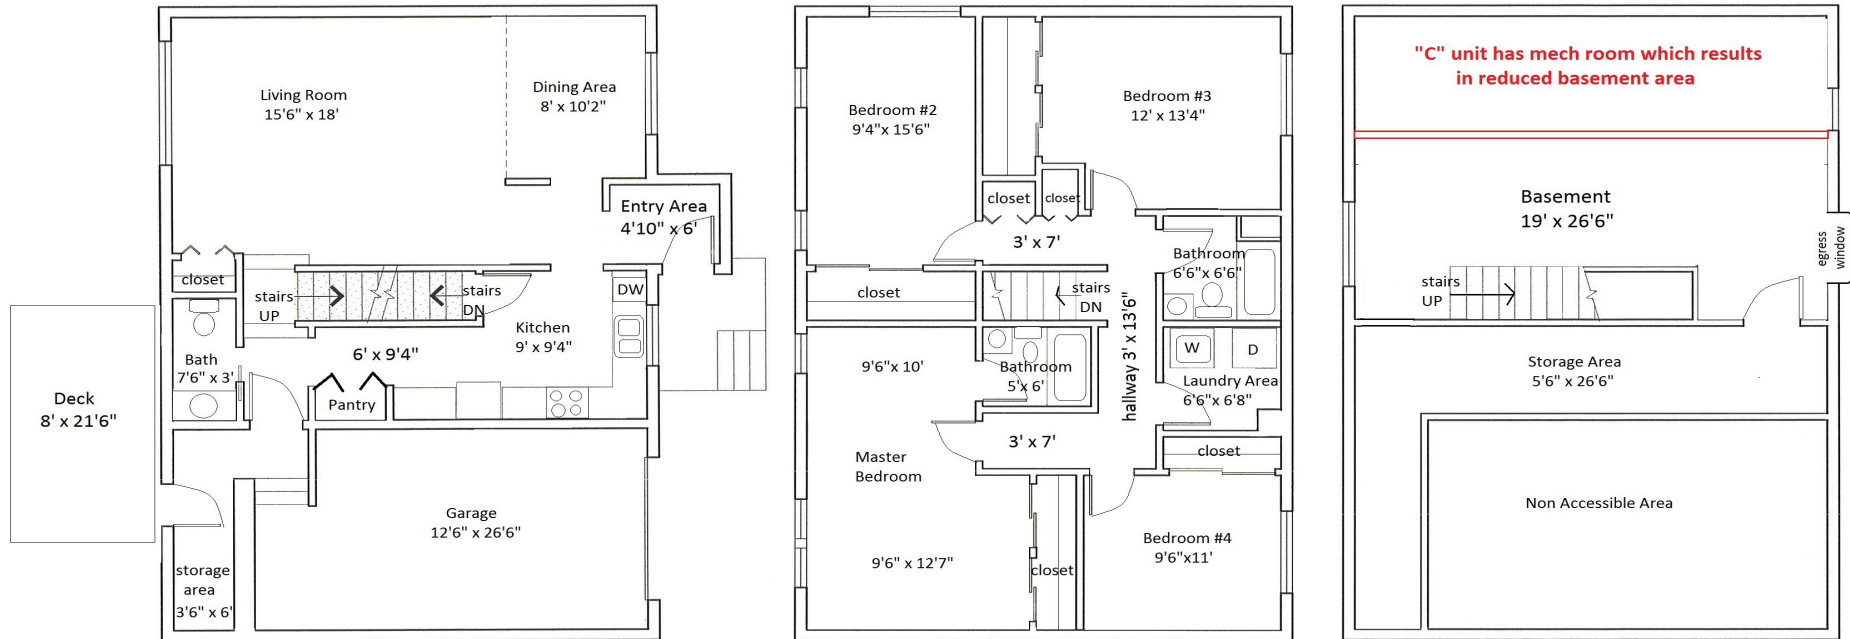

# Floor Plan Type 18

## 4-Bed

Located in the Fireweed  
Neighborhood.

All dimensions are approximate, actual home may vary slightly from above floorplan.