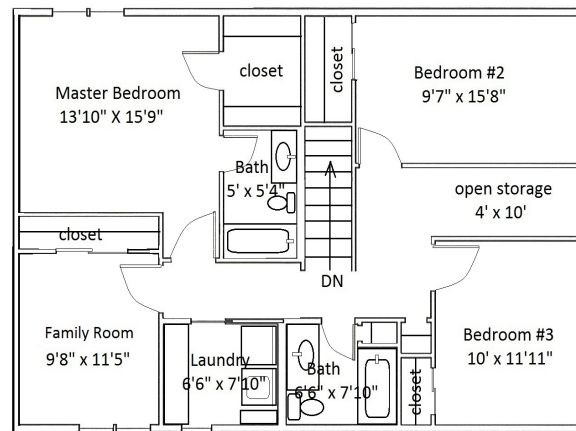

# Floor Plan Type 23A

## 4-Bed, Adaptable

Located in the **Fireweed** Neighborhood.

All dimensions are approximate, actual home may vary slightly from above floorplan.