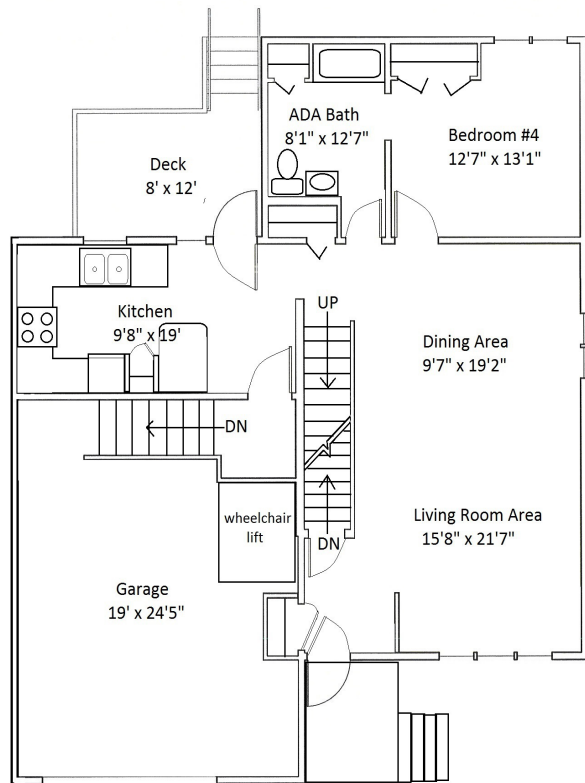

# Floor Plan Type 23A

## 4-Bed, Adaptable

Located in the **Fireweed** Neighborhood.

All dimensions are approximate, actual home may vary slightly from above floorplan.