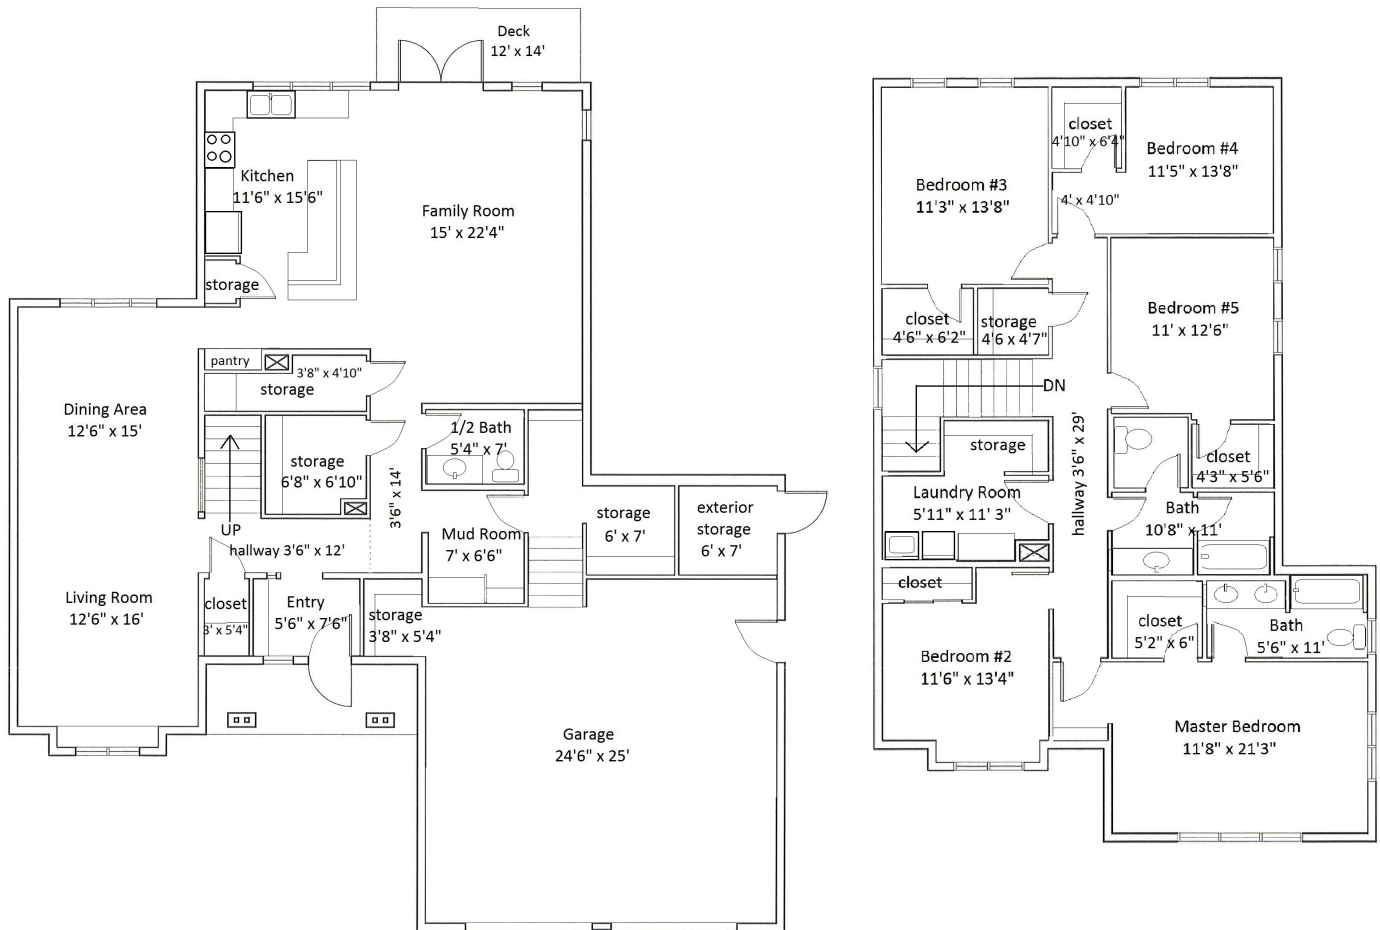

Floor Plan Type 25

5-Bed

AURORA
MILITARY HOUSING
ANCHORAGE, ALASKA

Located in the **Kodiak** Neighborhood.

All dimensions are approximate, actual home may vary slightly from above floorplan.