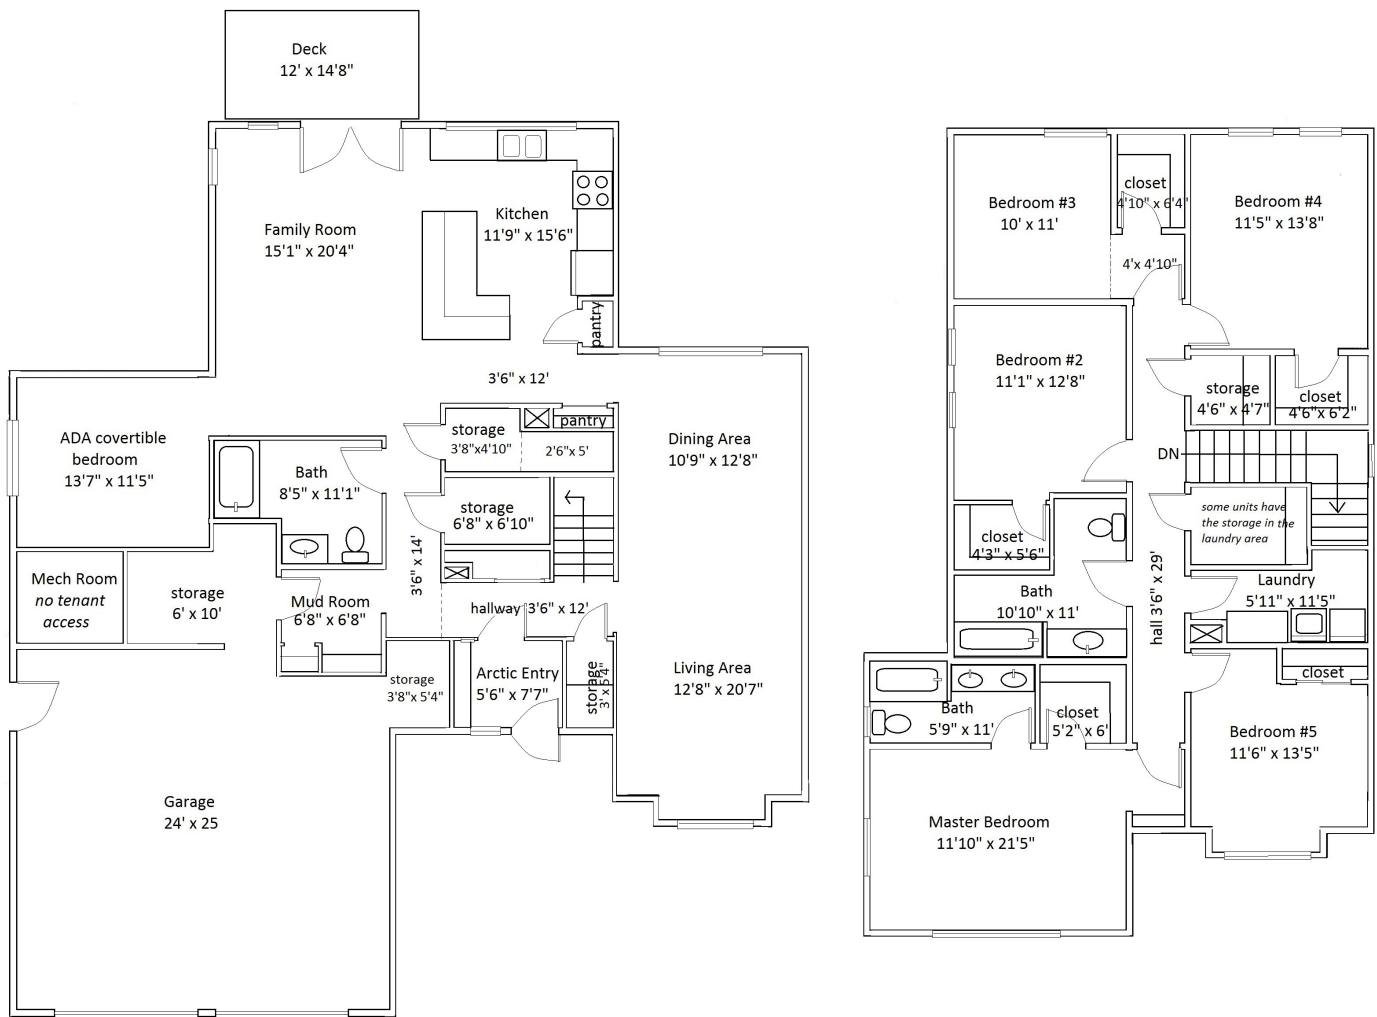

Floor Plan Type 26A

5-Bed

AURORA
MILITARY HOUSING
ANCHORAGE, ALASKA

Located in the **Kodiak Neighborhood.**

All dimensions are approximate, actual home may vary slightly from above floorplan.