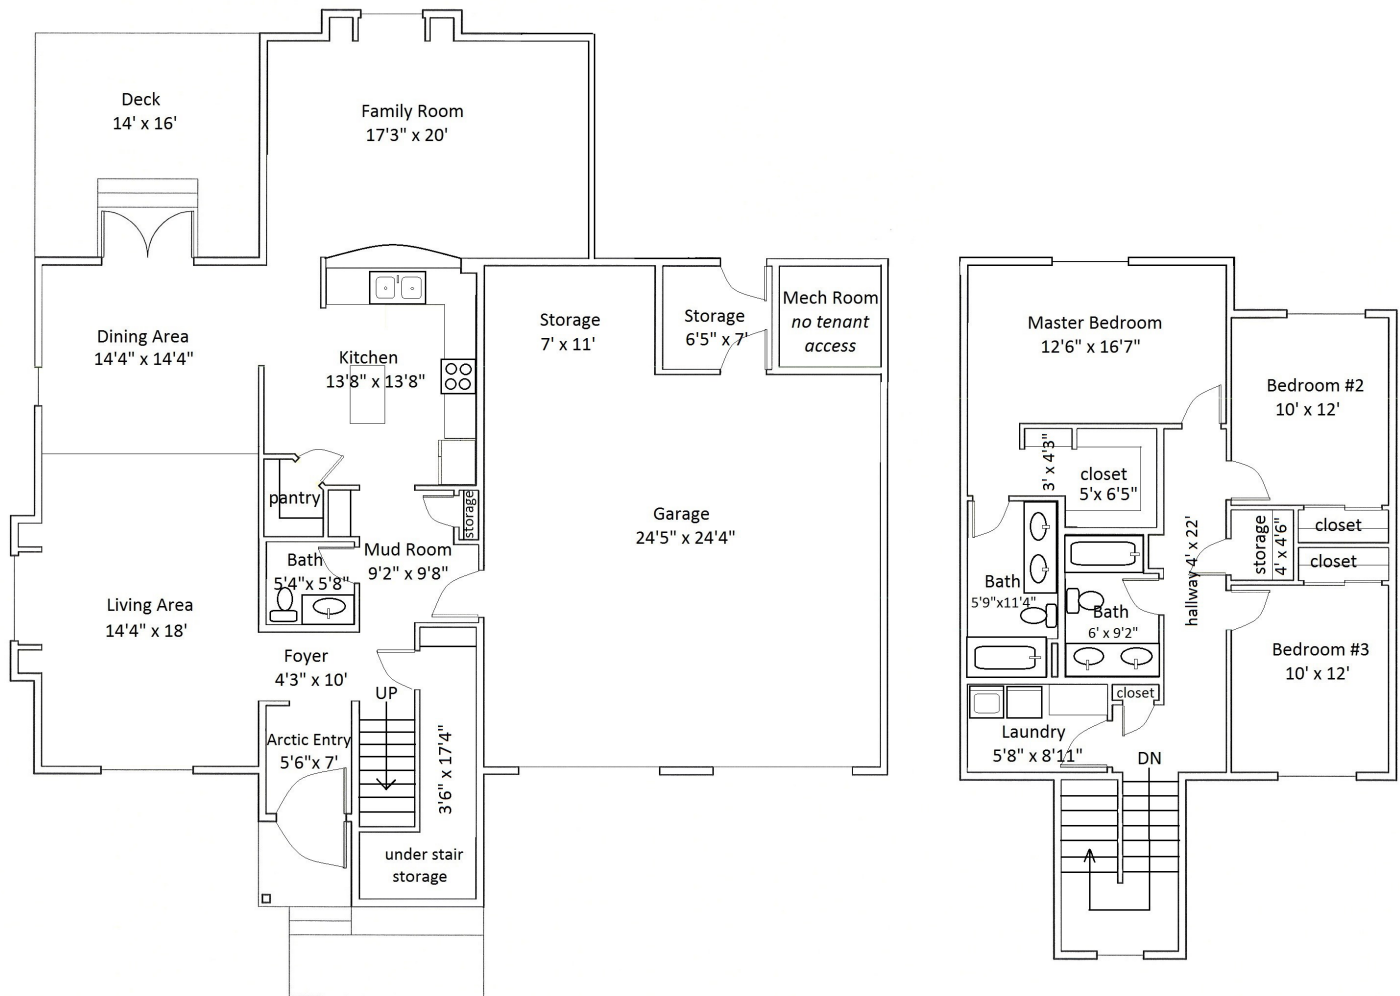

Floor Plan Type 27

3-Bed

Located in the **Moose Haven**
Neighborhood.

All dimensions are approximate, actual home may vary slightly from above floorplan.