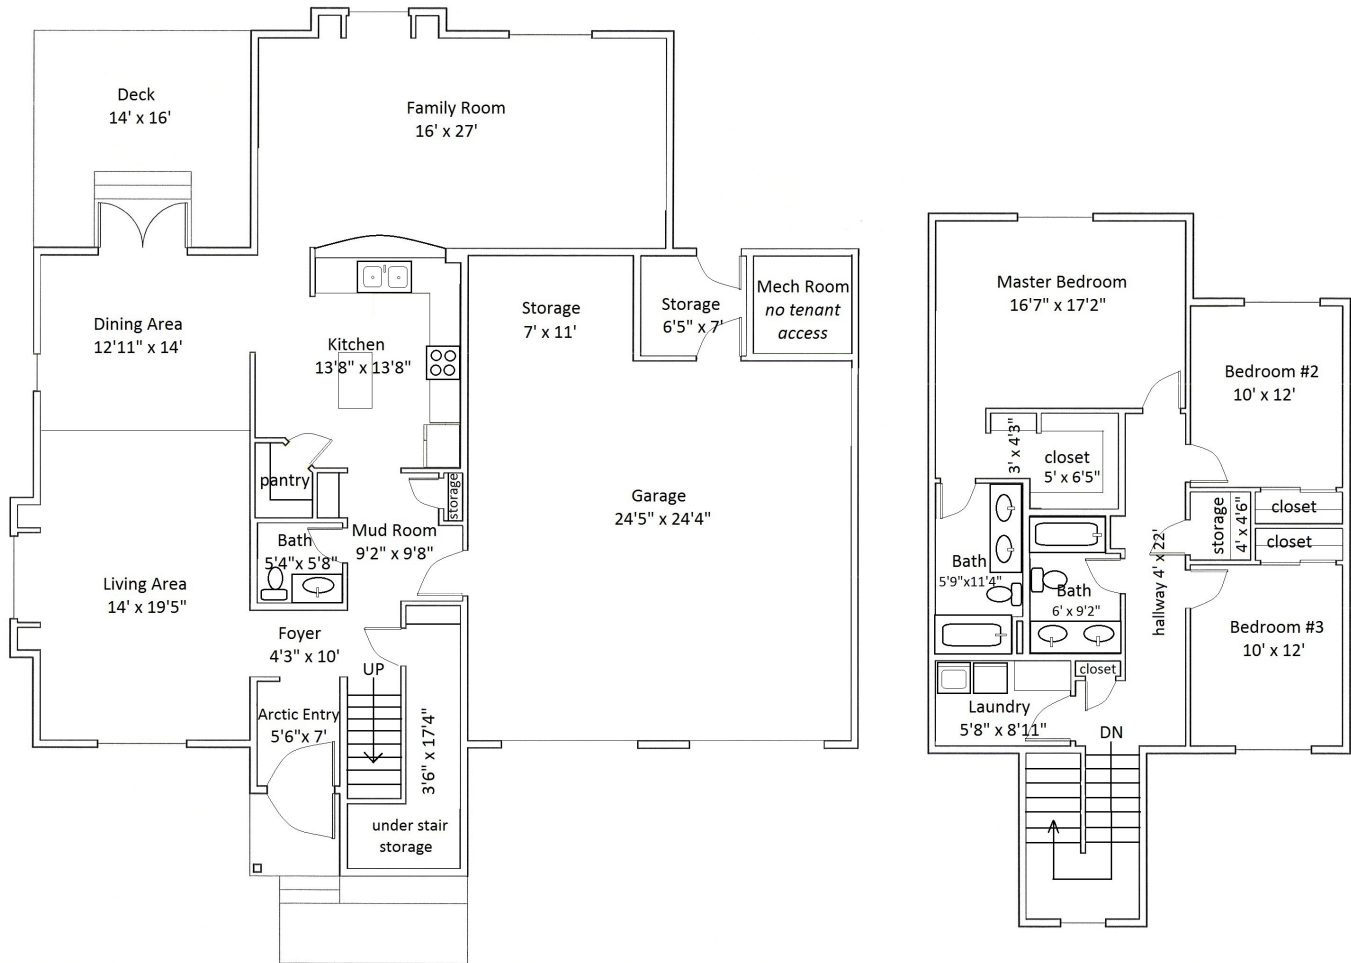

Floor Plan Type 27A

3-Bed, Adaptable

Located in the **Moose Haven** Neighborhood.

All dimensions are approximate, actual home may vary slightly from above floorplan.