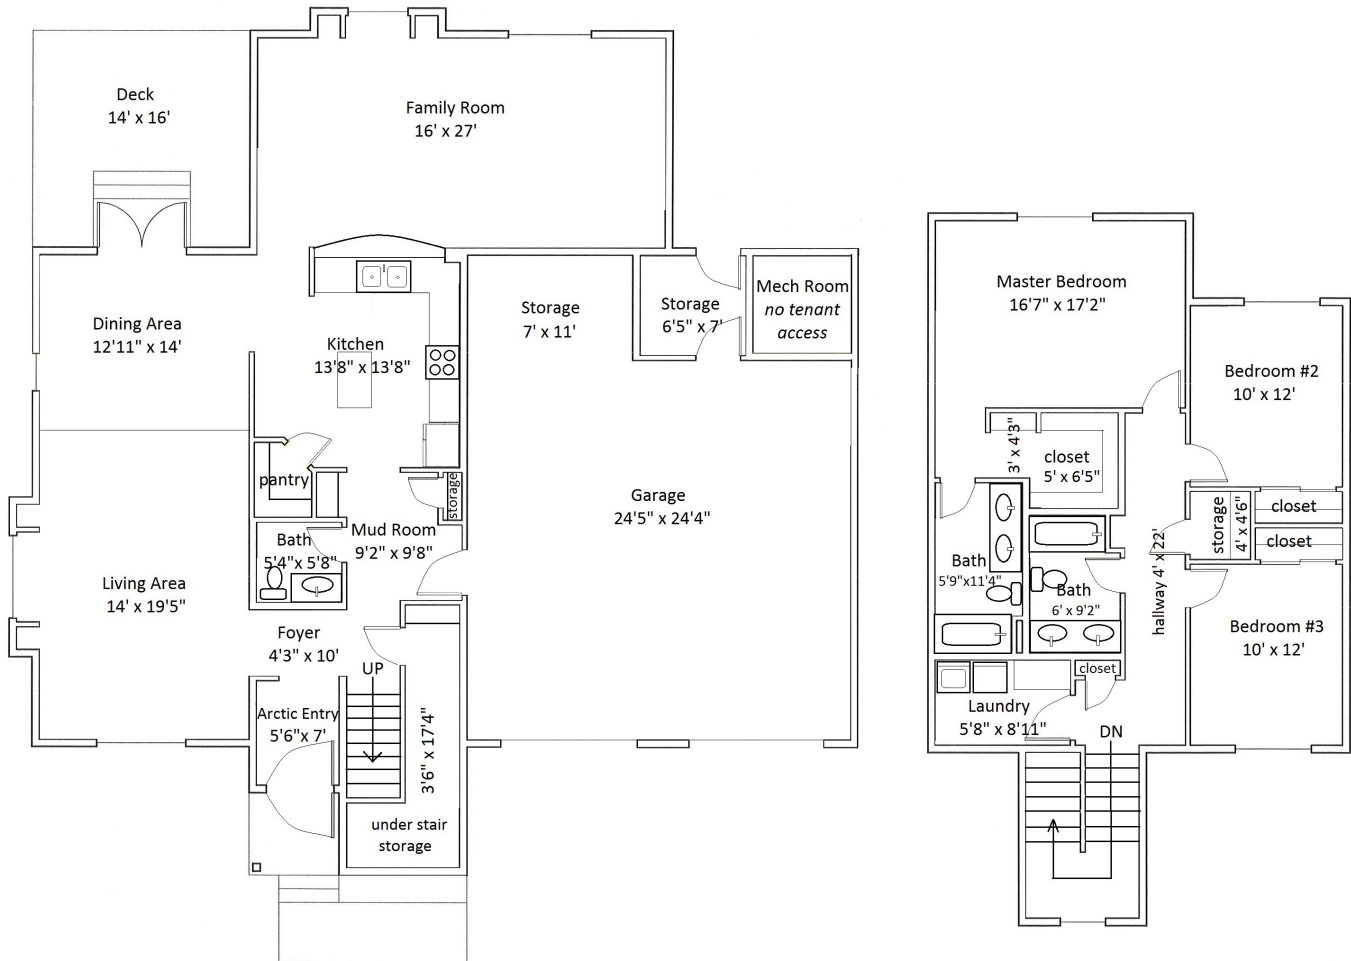

# Floor Plan Type 27L

## 3-Bed

Located in the **Moose Haven**  
Neighborhood.

All dimensions are approximate, actual home may vary slightly from above floorplan.