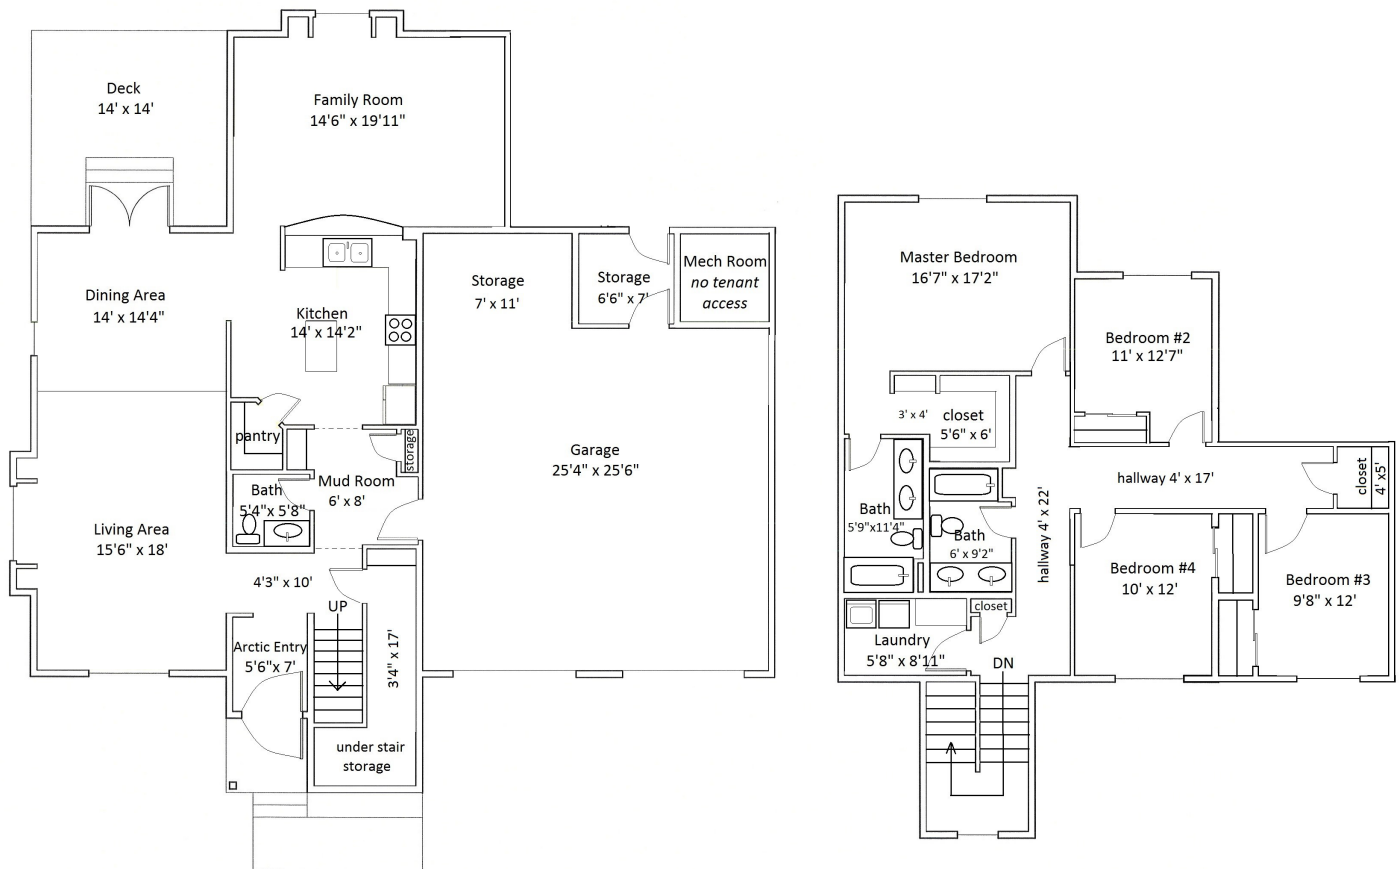

# Floor Plan Type 28

## 4-Bed

Located in the **Moose Haven**  
Neighborhood.

All dimensions are approximate, actual home may vary slightly from above floorplan.