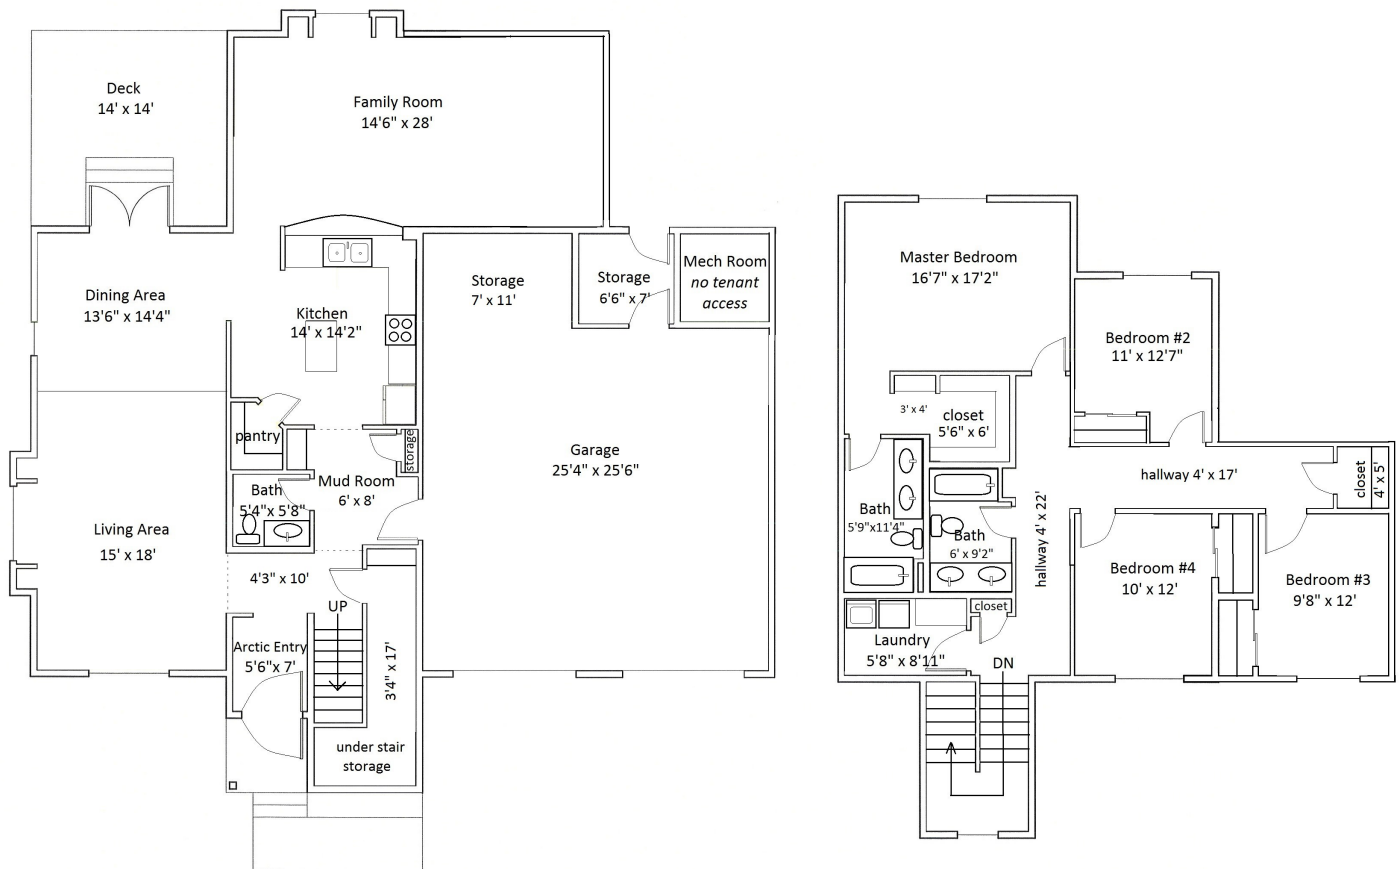

# Floor Plan Type 28L

## 4-Bed

Located in the **Moose Haven**  
Neighborhood.

All dimensions are approximate, actual home may vary slightly from above floorplan.