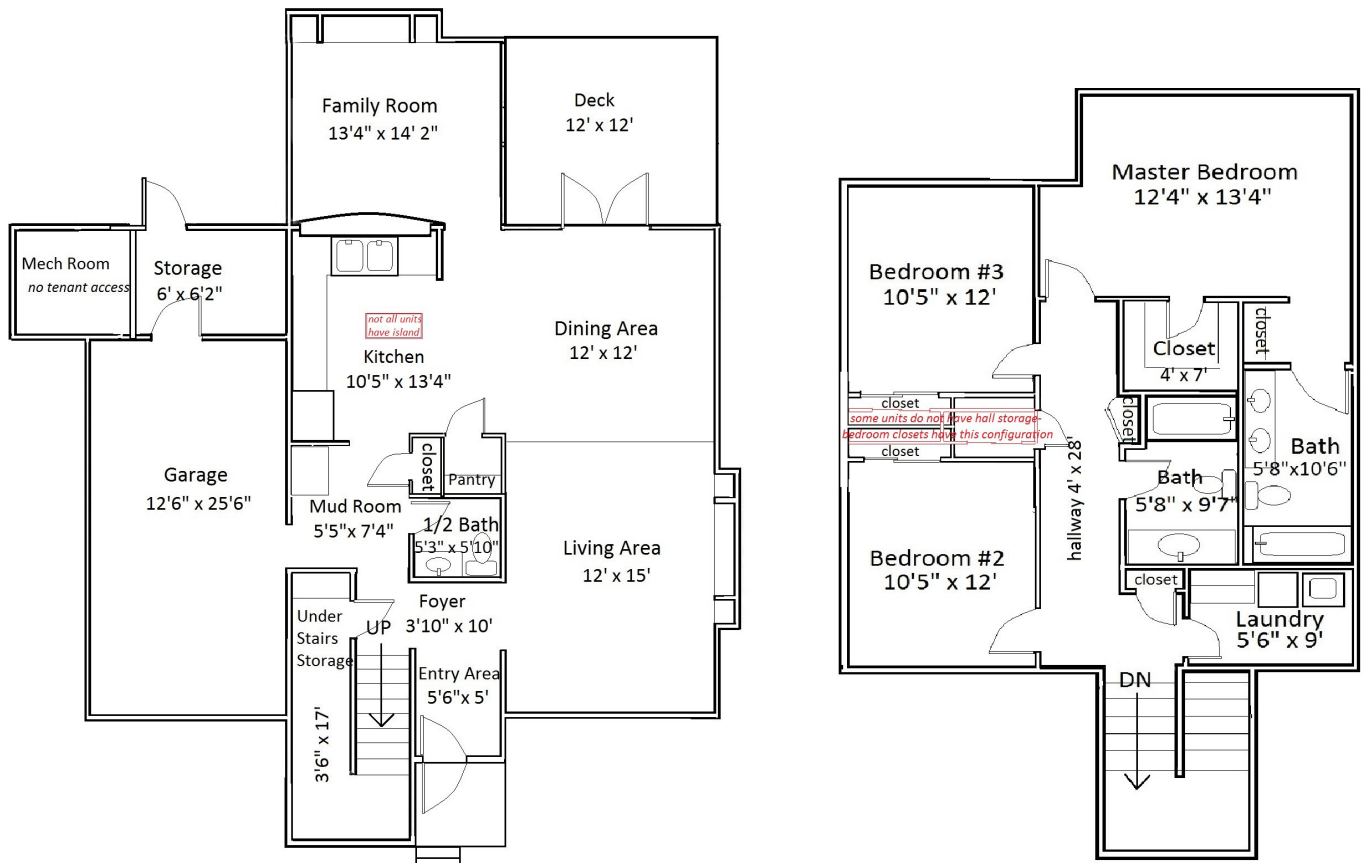

Floor Plan Type 29

3-Bed

Located in the **Puffin Park** and **Raven Ridge** Neighborhoods.

All dimensions are approximate, actual home may vary slightly from above floorplan.