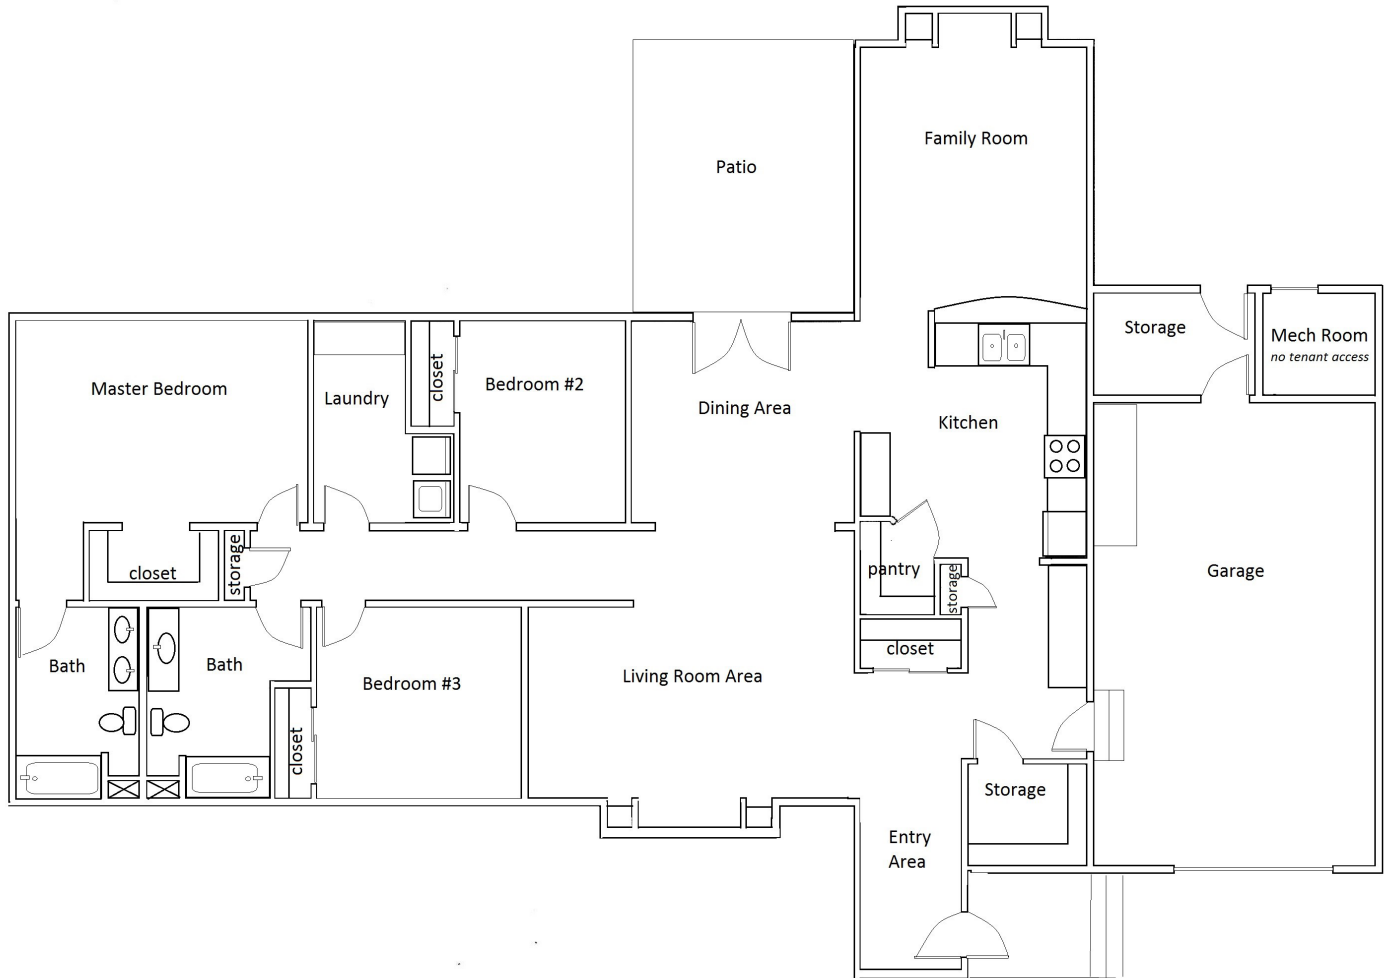

Floor Plan Type 30A

3-BED, Adaptable

Located in the **Puffin Park** Neighborhood.

All dimensions are approximate, actual home may vary slightly from above floorplan.