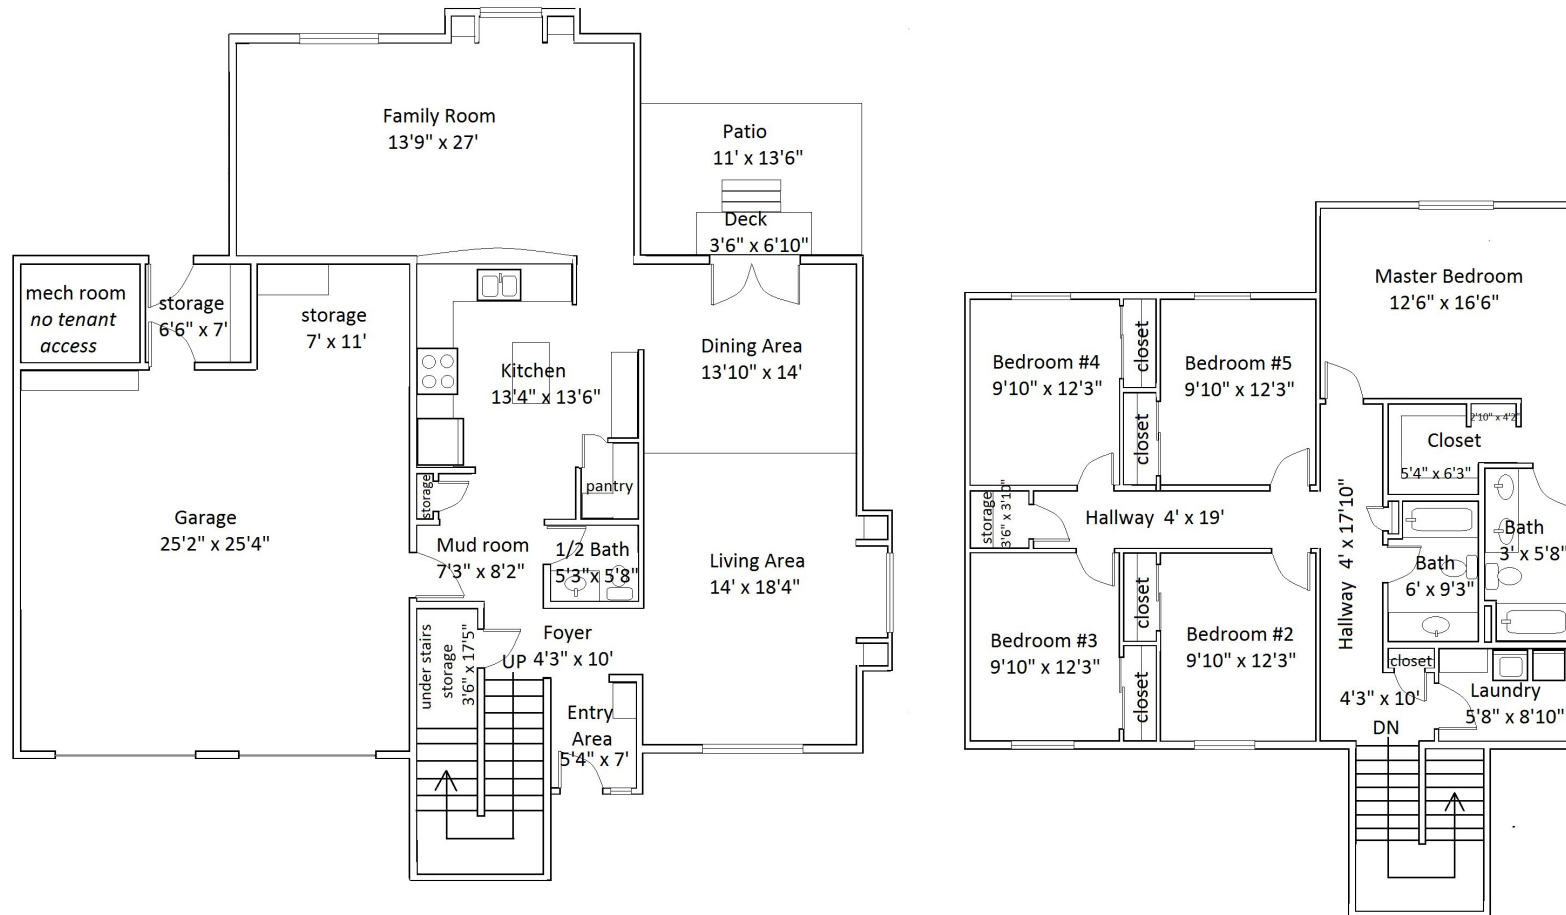

Floor Plan Type 31

5-Bed

Located in the **Puffin Park** Neighborhood.

All dimensions are approximate, actual home may vary slightly from above floorplan.