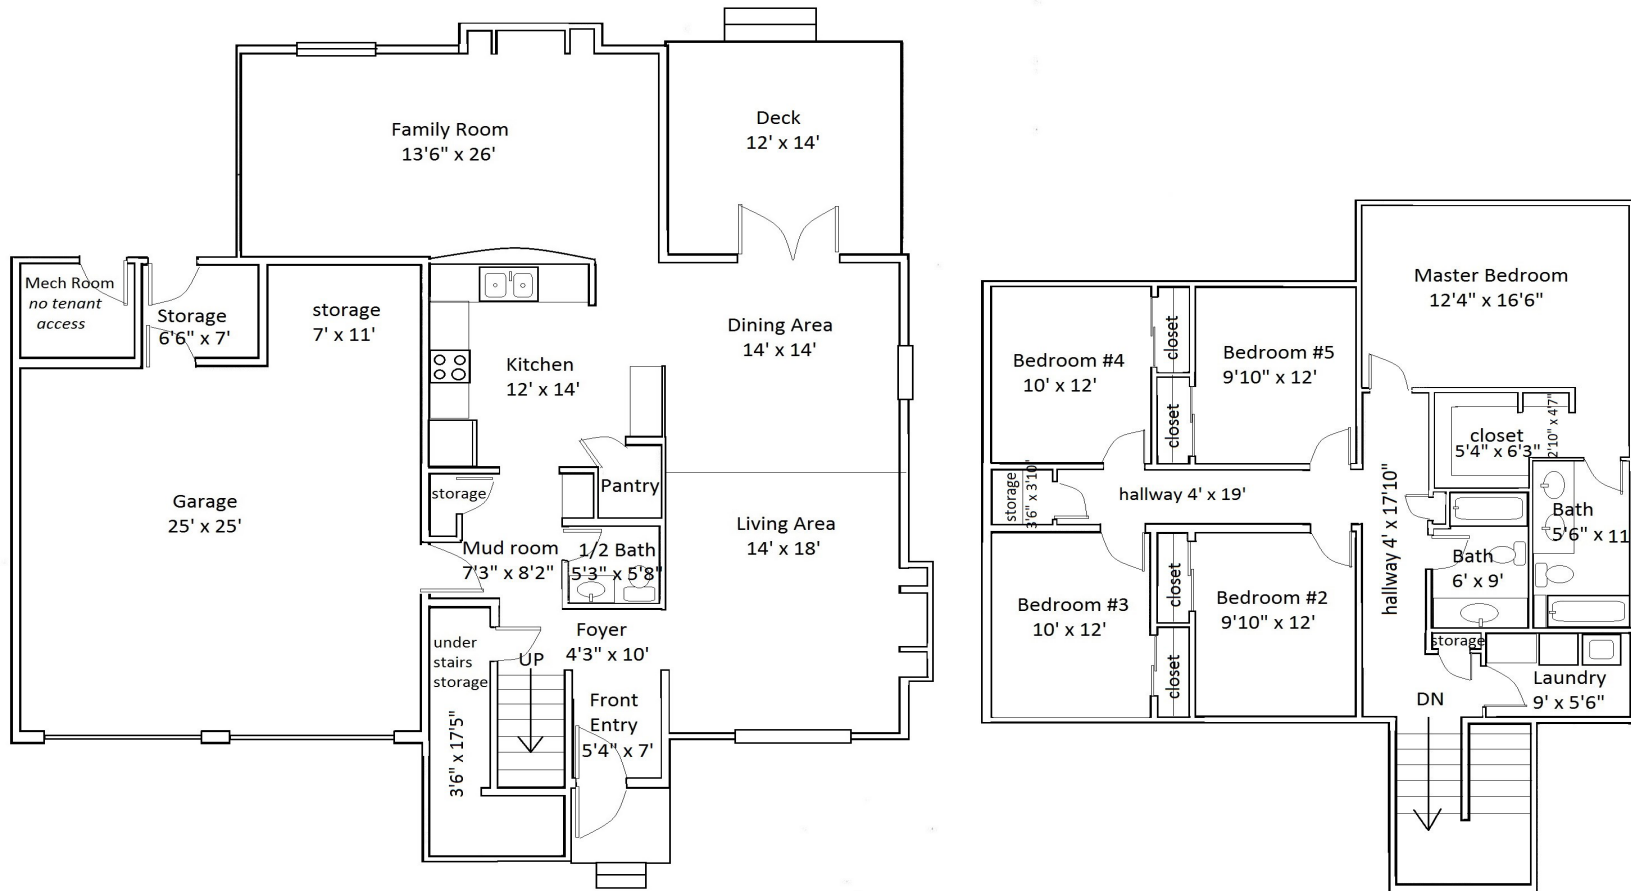

Floor Plan Type 32

5-Bed

Located in the **Puffin Park** and **Raven Ridge** Neighborhoods.

All dimensions are approximate, actual home may vary slightly from above floorplan.