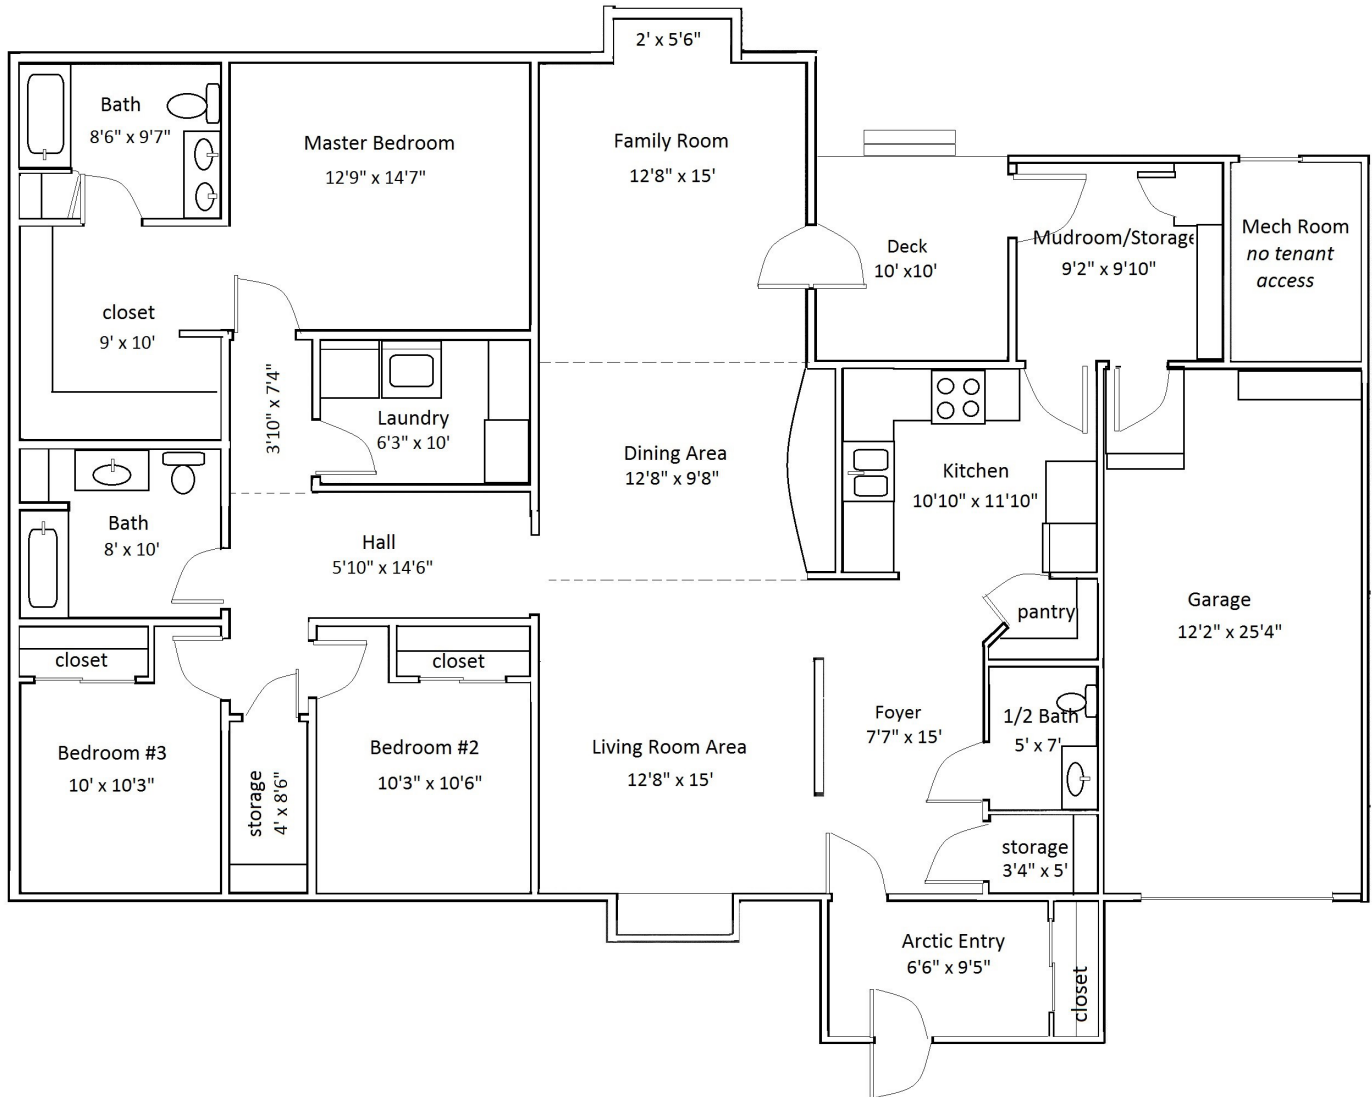

Floor Plan Type 36A

3-BED, Adaptable

Located in the **Cottonwood** Neighborhood.

All dimensions are approximate, actual home may vary slightly from above floorplan.