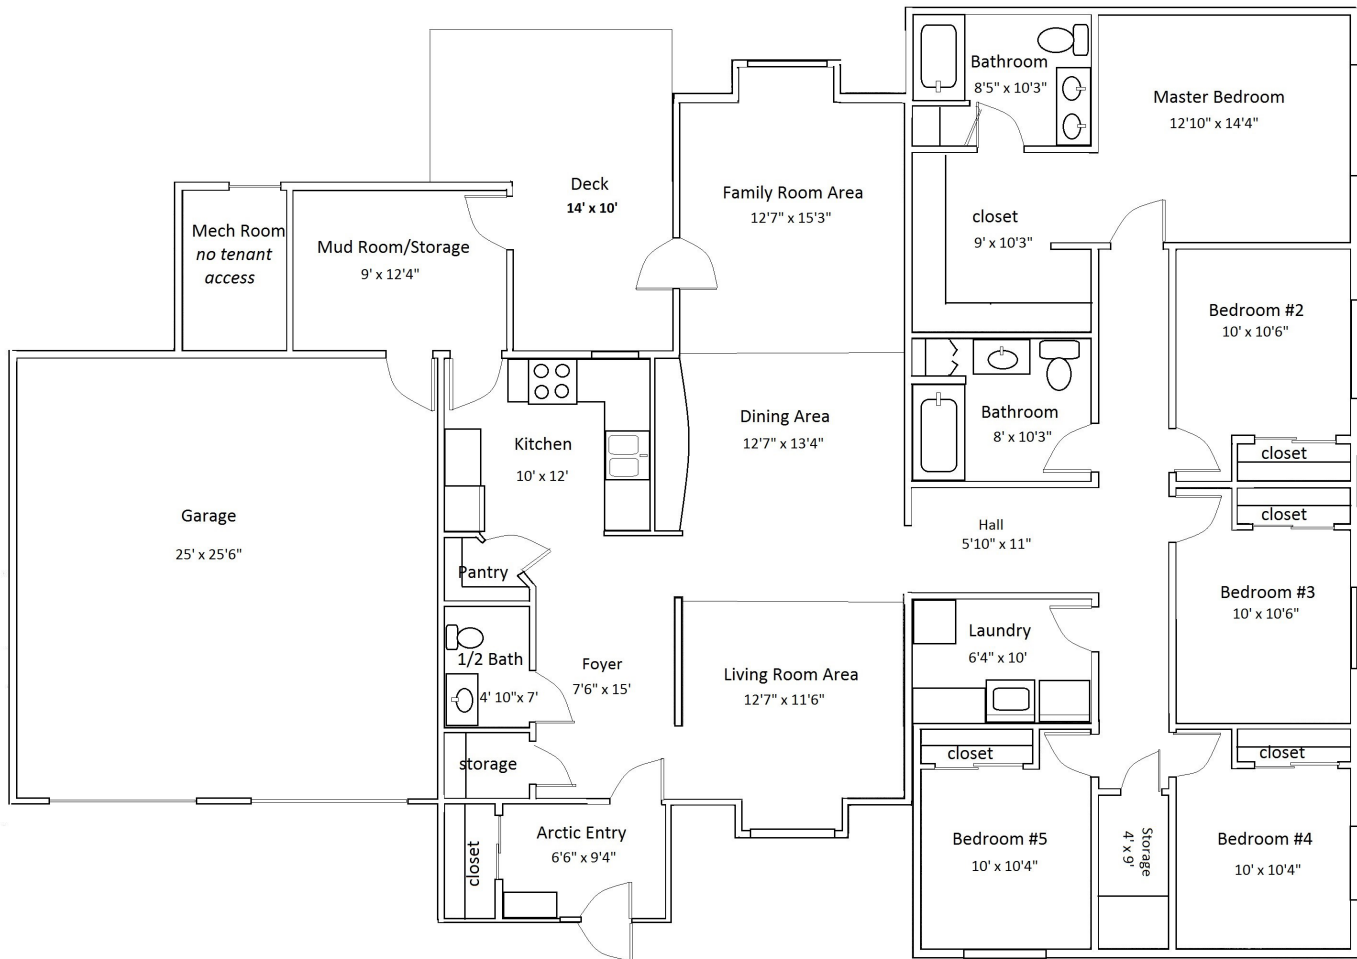

Floor Plan Type 38A

5-Bed, Adaptable

Located in the **Cottonwood**
Neighborhood.

All dimensions are approximate, actual home may vary slightly from above floorplan.