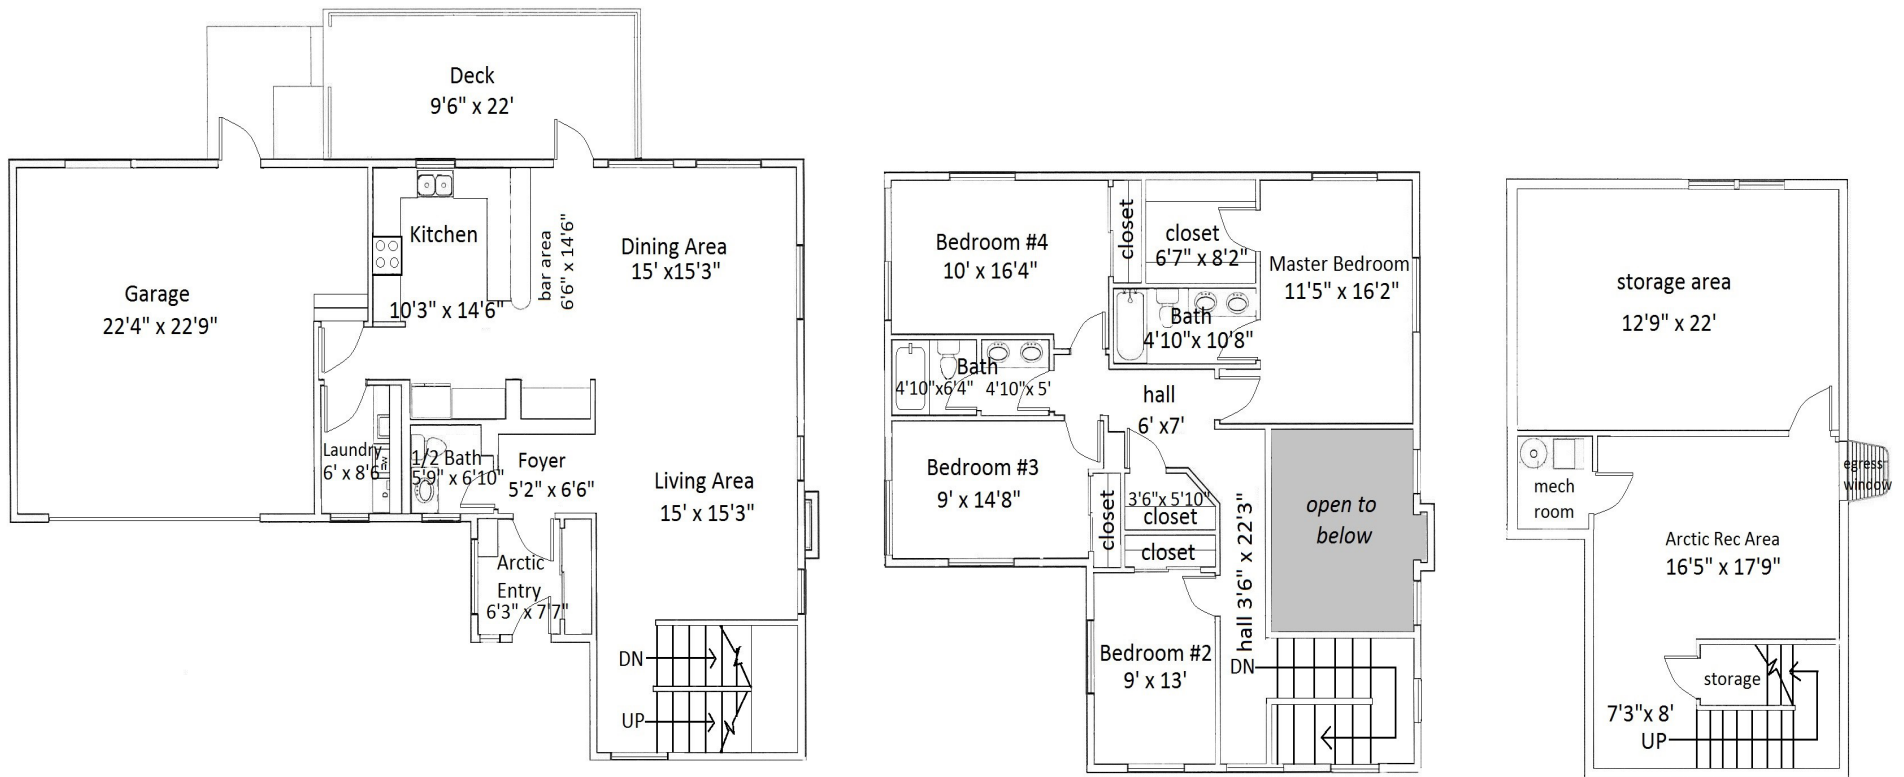

Floor Plan Type 39

4-Bed

Located in the **Birch Hill** Neighborhood.

All dimensions are approximate, actual home may vary slightly from above floorplan.