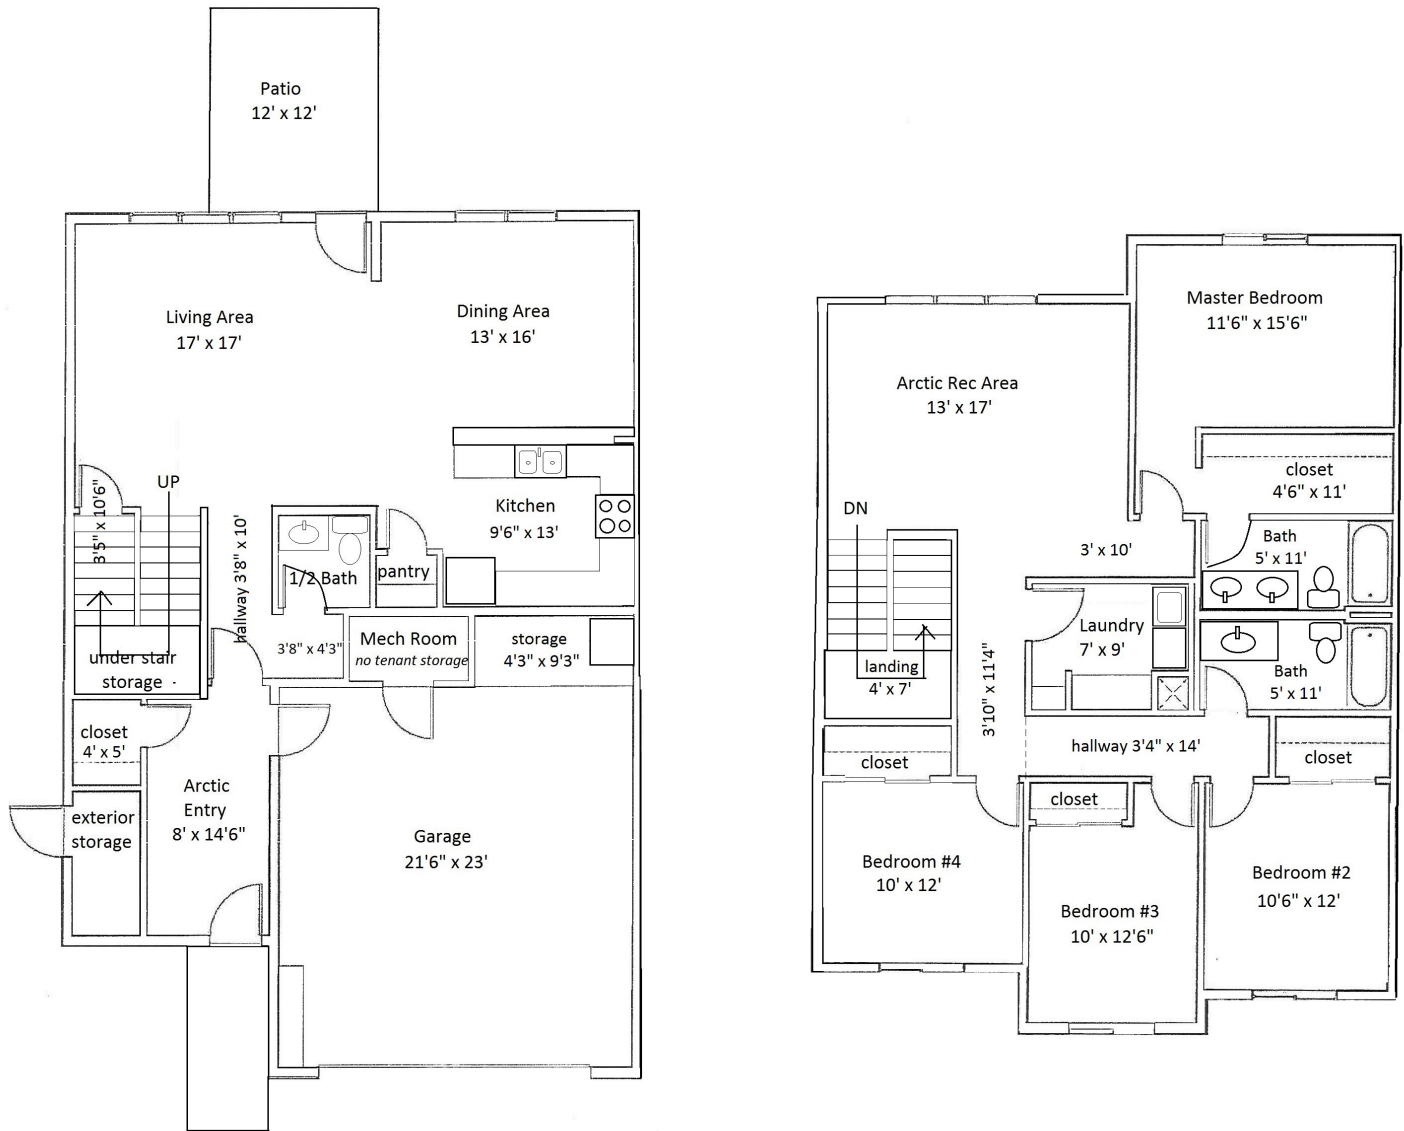

Floor Plan Type 41LC

4-Bed

Located in the **Moose Crossing, Moose Haven, and Kodiak** Neighborhoods.

All dimensions are approximate, actual home may vary slightly from above floorplan.