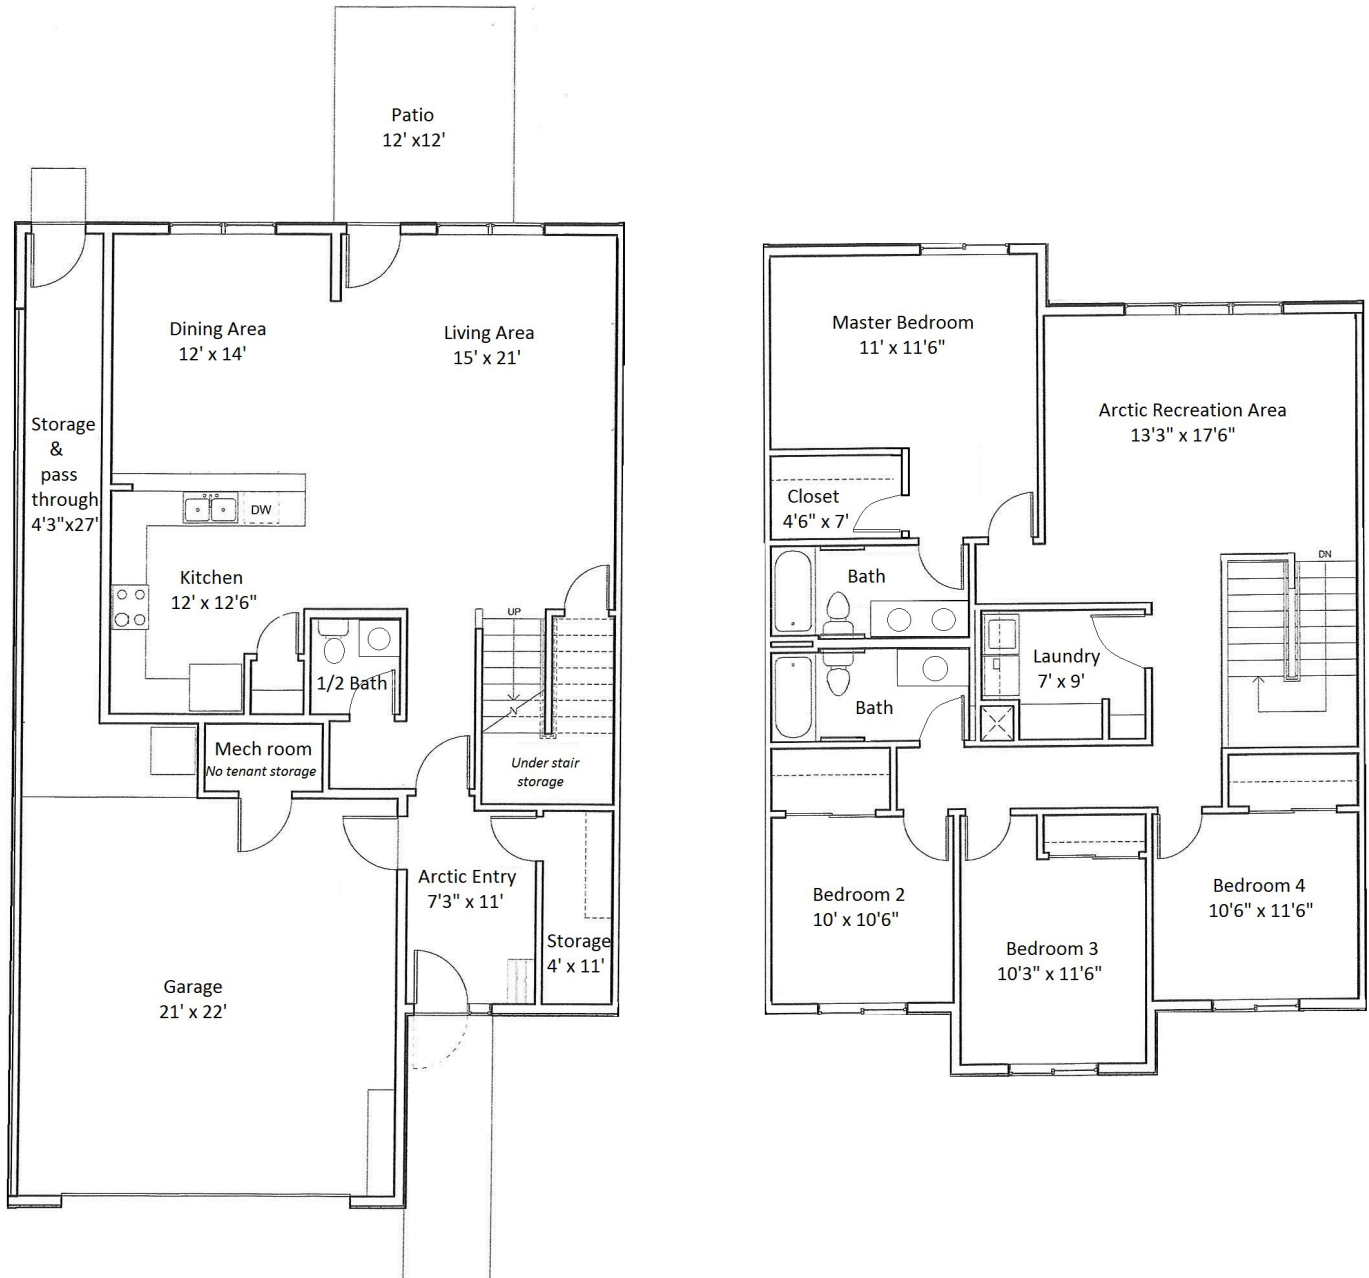

Floor Plan Type 42

4-Bed

Located in the **Cottonwood, Independence, Moose Crossing, and Moose Haven** Neighborhoods.

All dimensions are approximate, actual home may vary slightly from above floorplan.