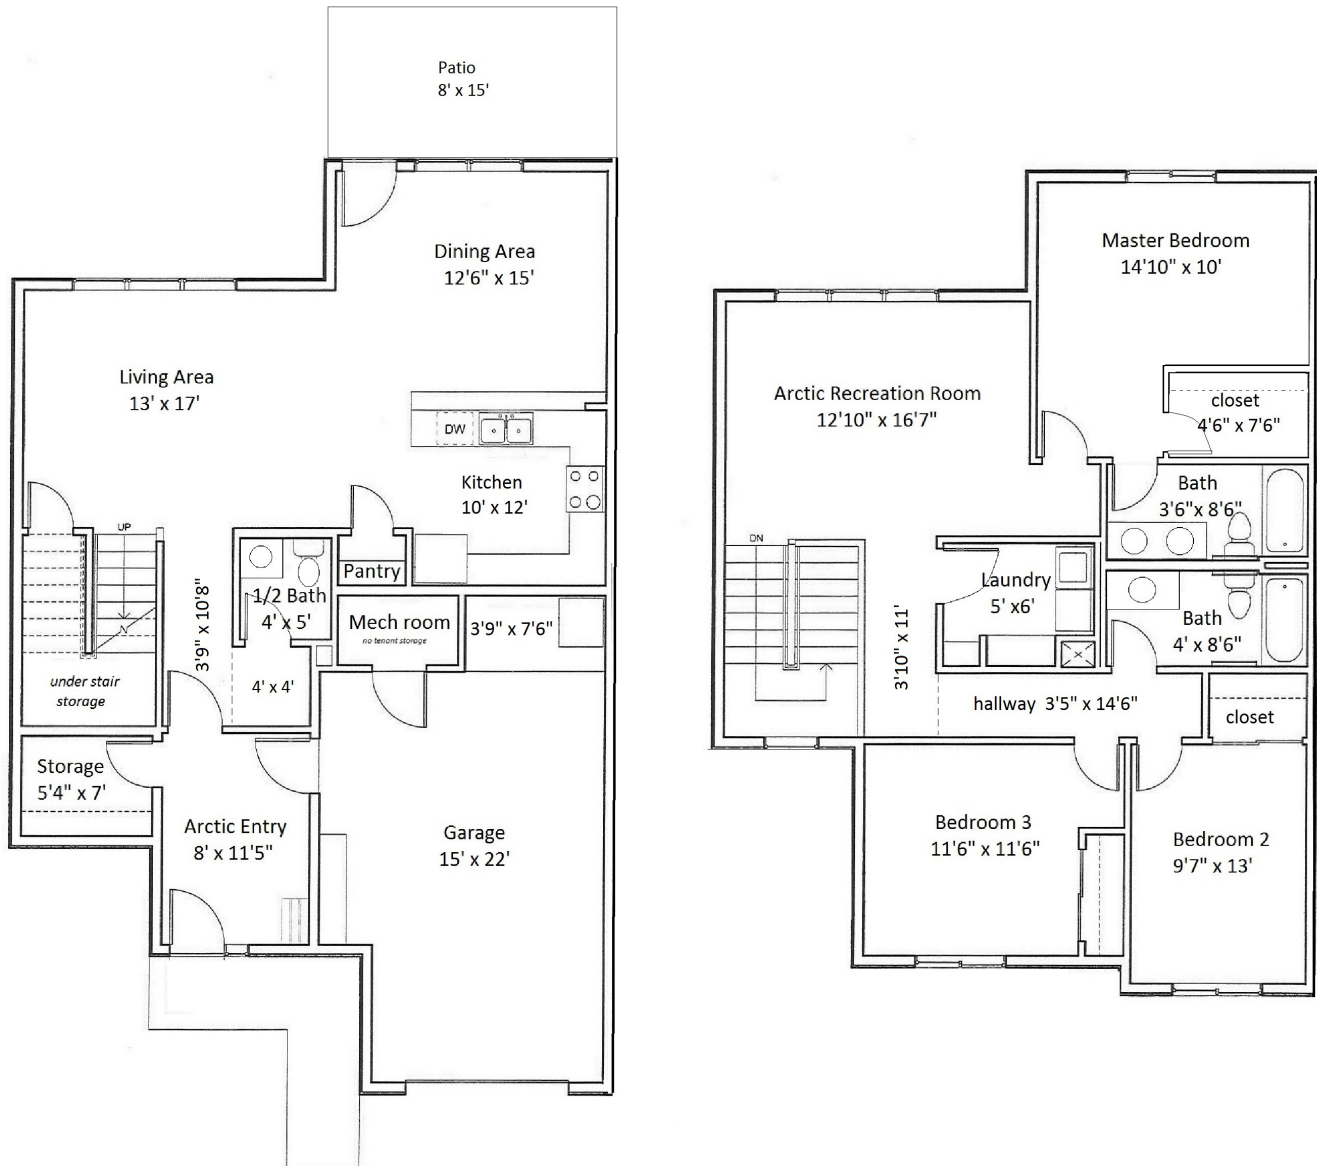

Floor Plan Type 45

3-BED

Located in the Puffin Park, Raven Ridge, Cottonwood, Fireweed, and Moose Crossing Neighborhoods.