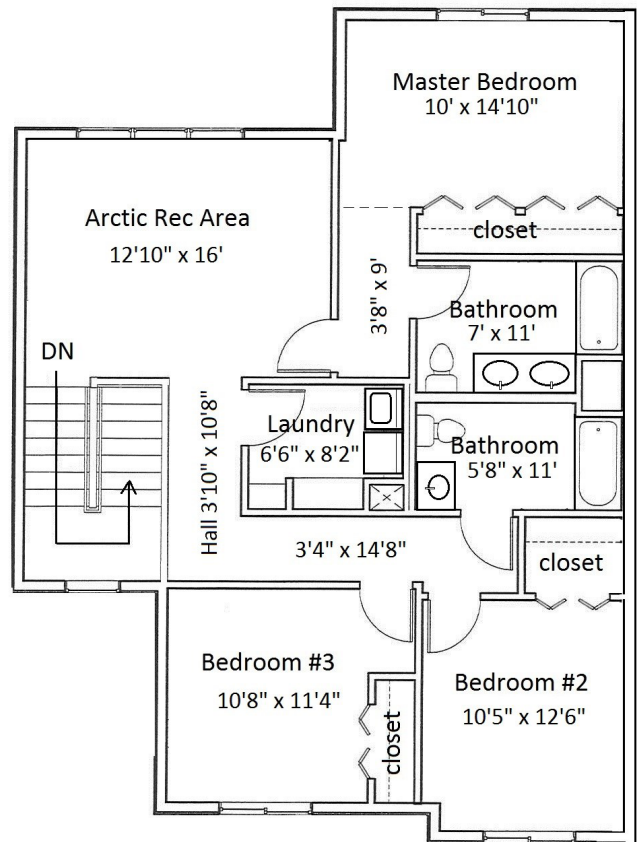

Floor Plan Type 45A

3-Bed, Adaptable

Located in the Moose Crossing, Cottonwood, Fireweed, and Raven Ridge Neighborhoods.

All dimensions are approximate, actual home may vary slightly from above floorplan.