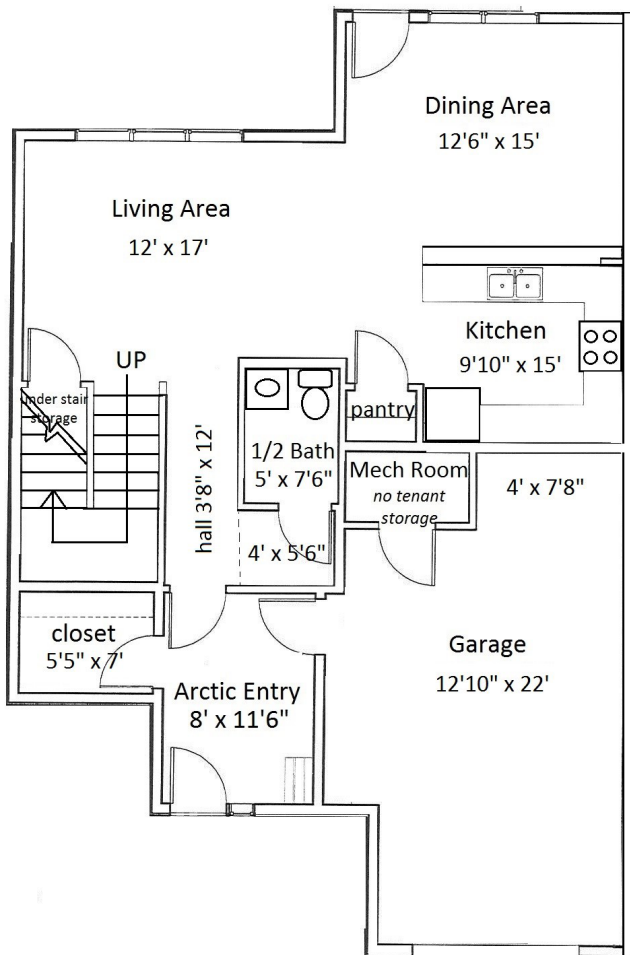

Floor Plan Type 45A

3-Bed, Adaptable

Located in the Moose Crossing, Cottonwood, Fireweed, and Raven Ridge Neighborhoods.

All dimensions are approximate, actual home may vary slightly from above floorplan.