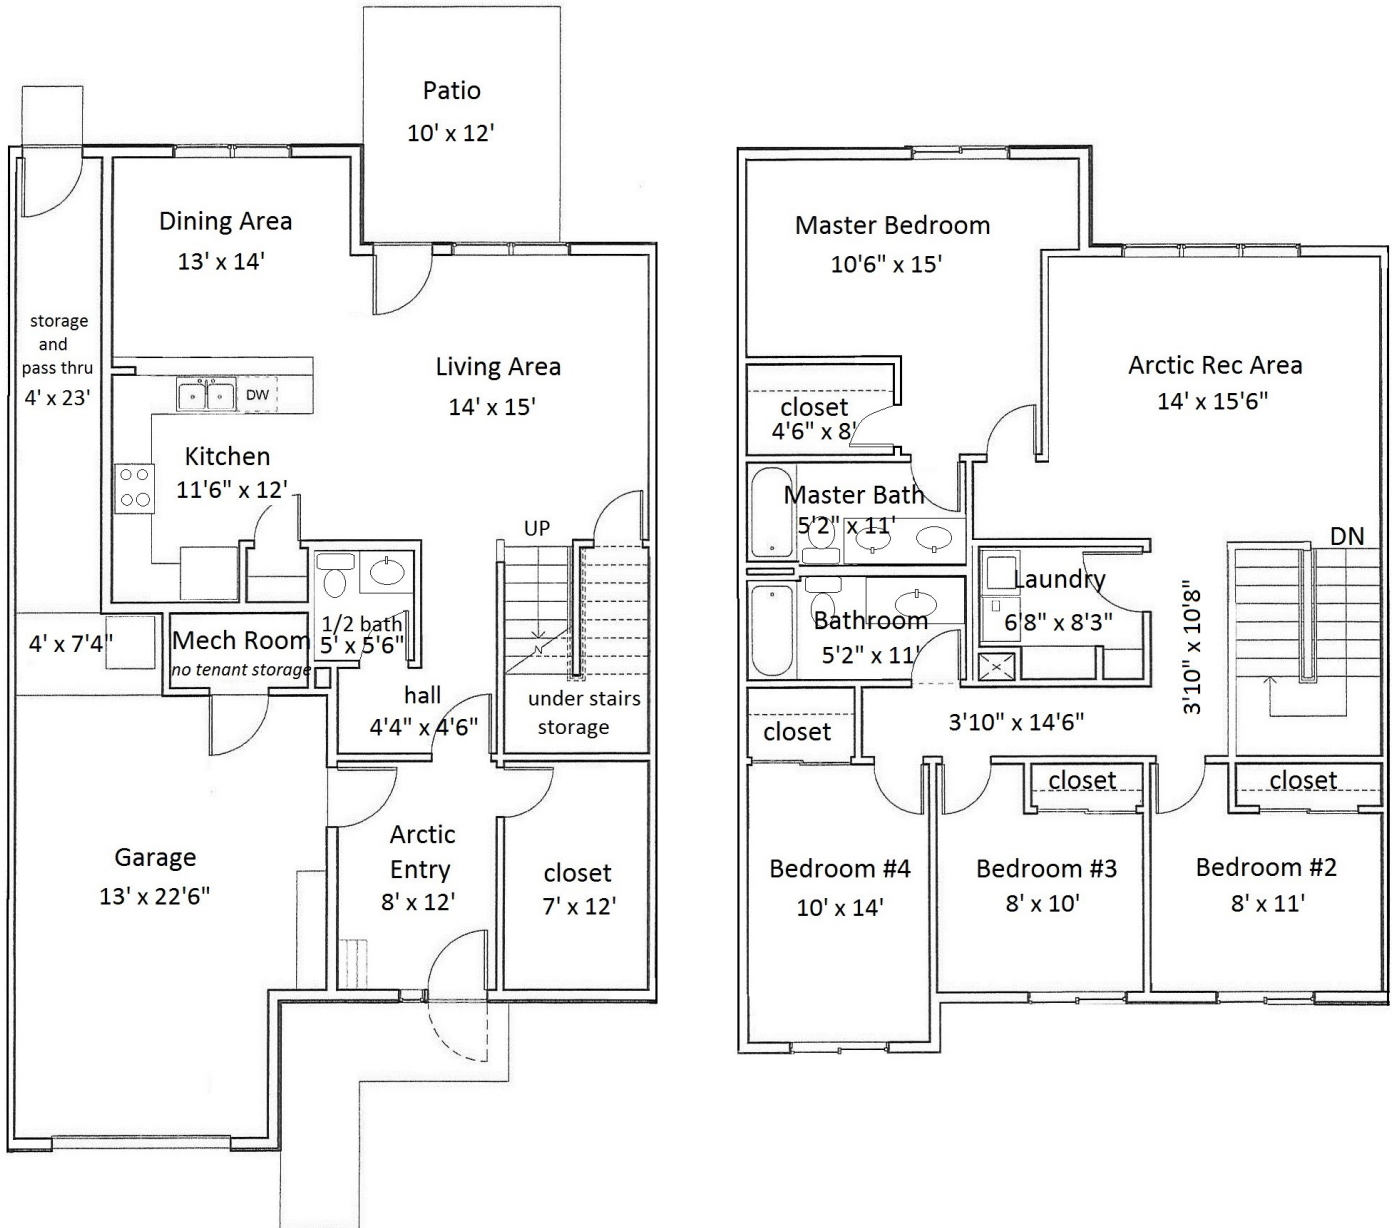

Floor Plan Type 47

4-Bed

AURORA
MILITARY HOUSING
ANCHORAGE, ALASKA

Located in the Cottonwood, Fire-weed, Moose Crossing, Raven Ridge, and Moose Haven Neighborhoods.

All dimensions are approximate, actual home may vary slightly from above floorplan.