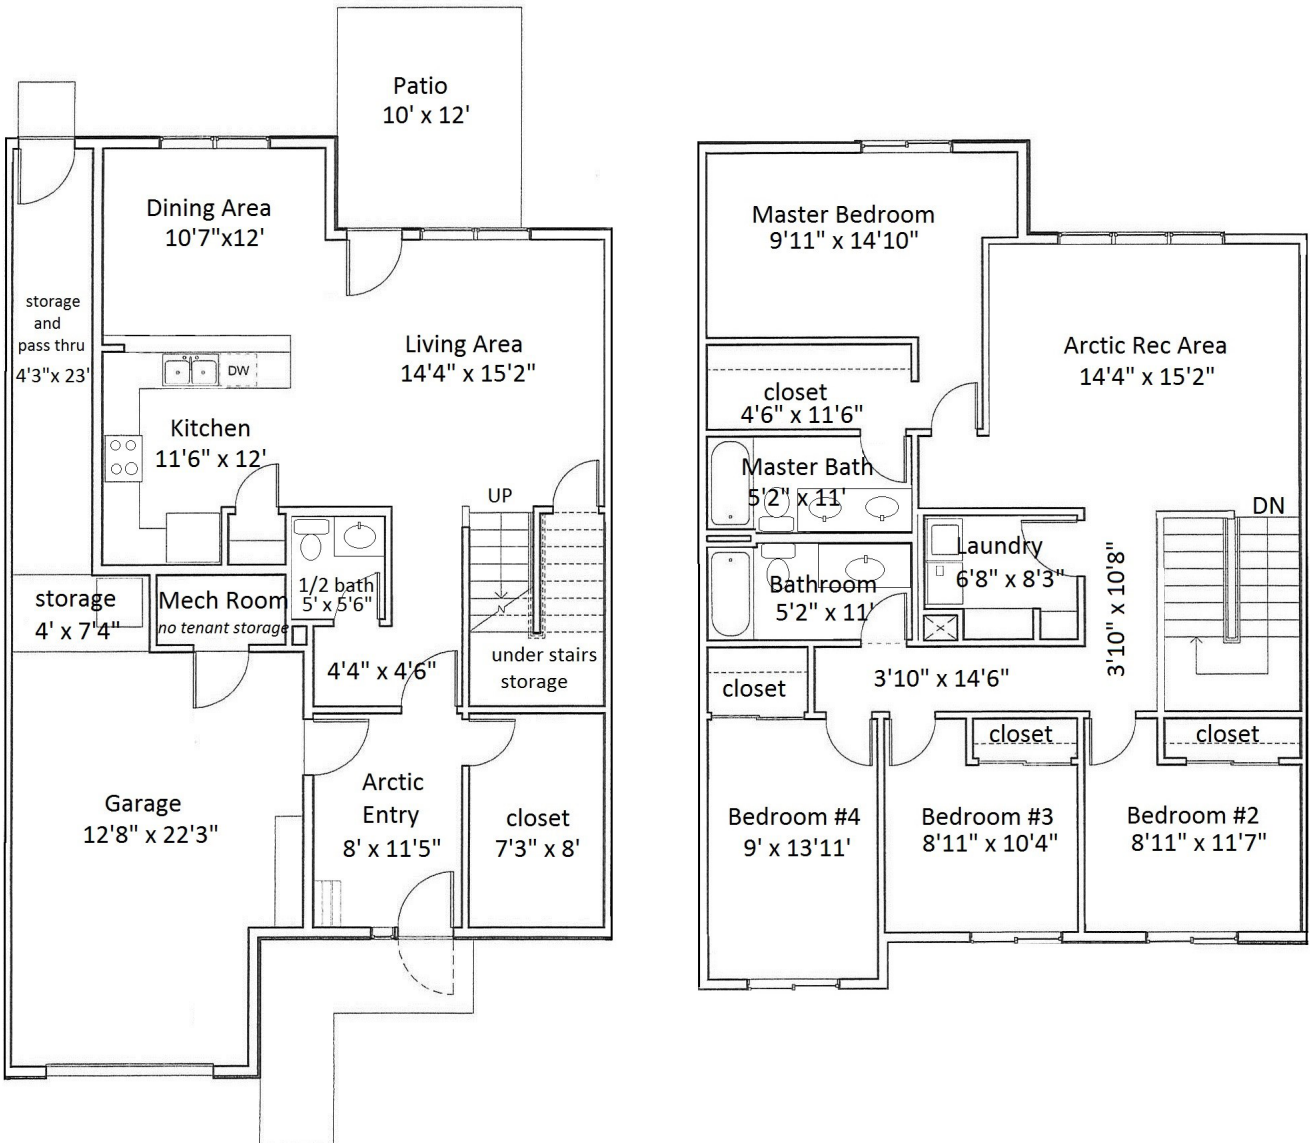

Floor Plan Type 47LC

4-Bed

AURORA
MILITARY HOUSING
ANCHORAGE, ALASKA

Located in the **Cottonwood** and **Moose Haven** Neighborhoods.

All dimensions are approximate, actual home may vary slightly from above floorplan.