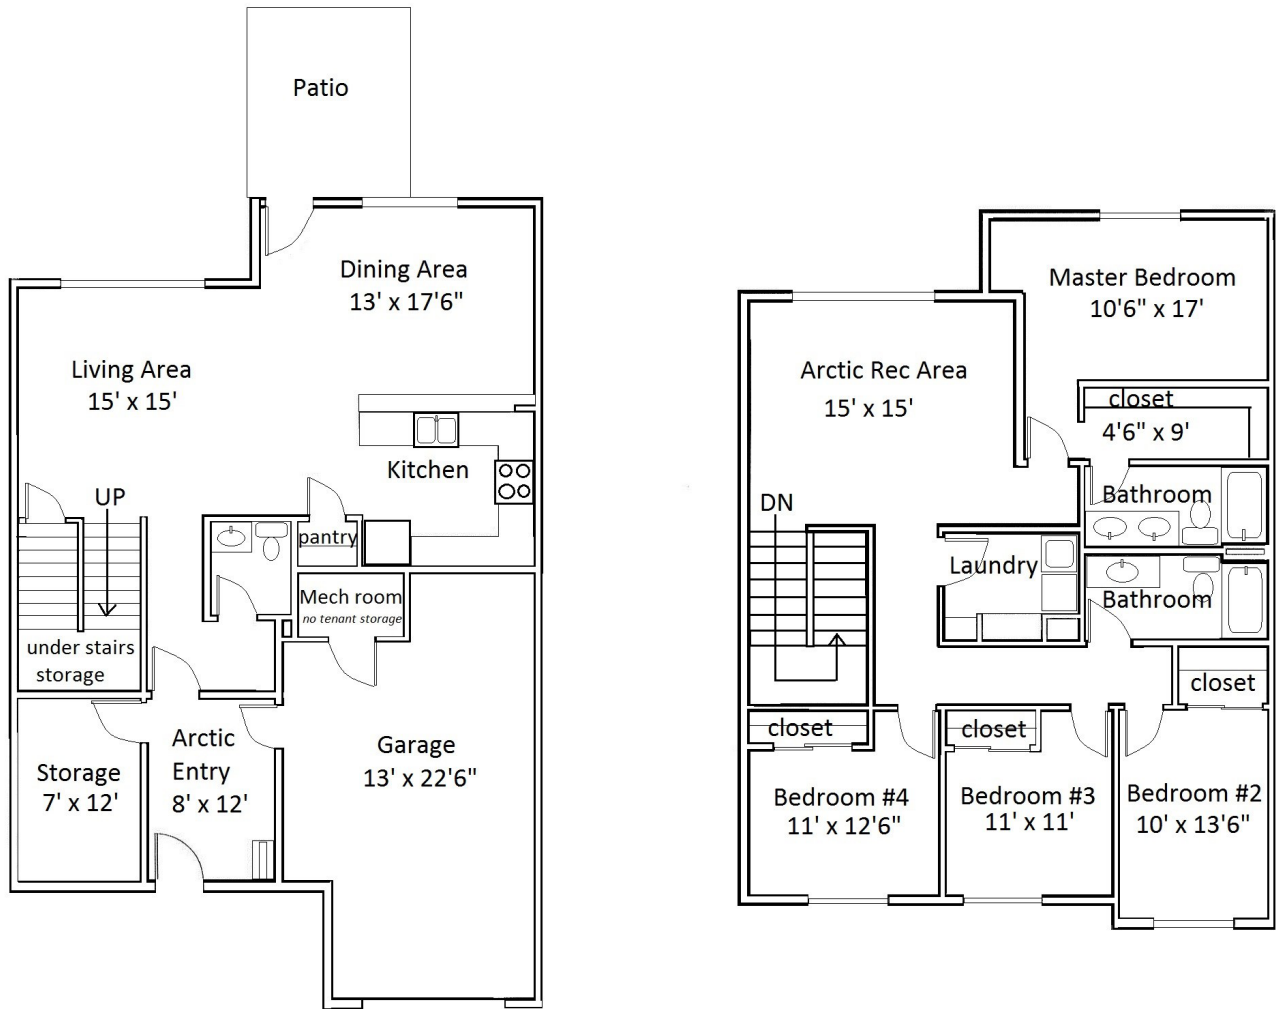

Floor Plan Type 48

4-Bed

Located in the **Moose Haven** Neighborhood.

All dimensions are approximate, actual home may vary slightly from above floorplan.