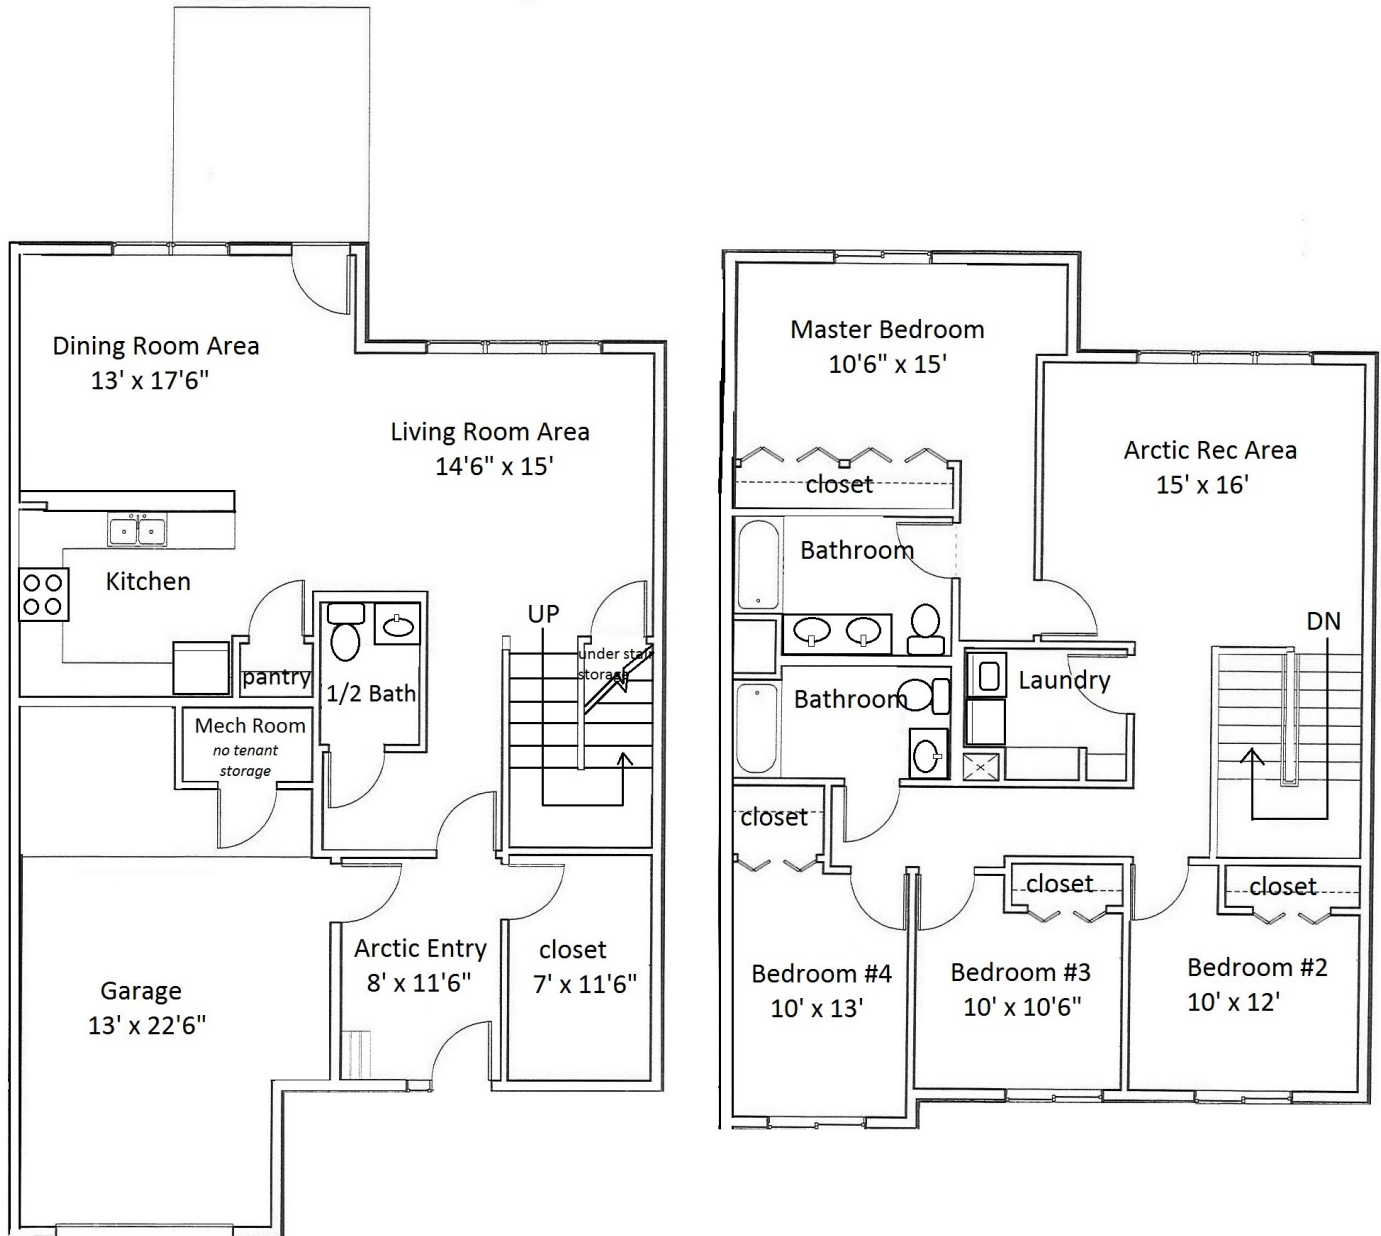

# Floor Plan Type 48A

## 4-Bed, Adaptable

Located in the Moose Crossing,  
Cottonwood, and Raven Ridge  
Neighborhoods.

All dimensions are approximate, actual home may vary slightly from above floorplan.