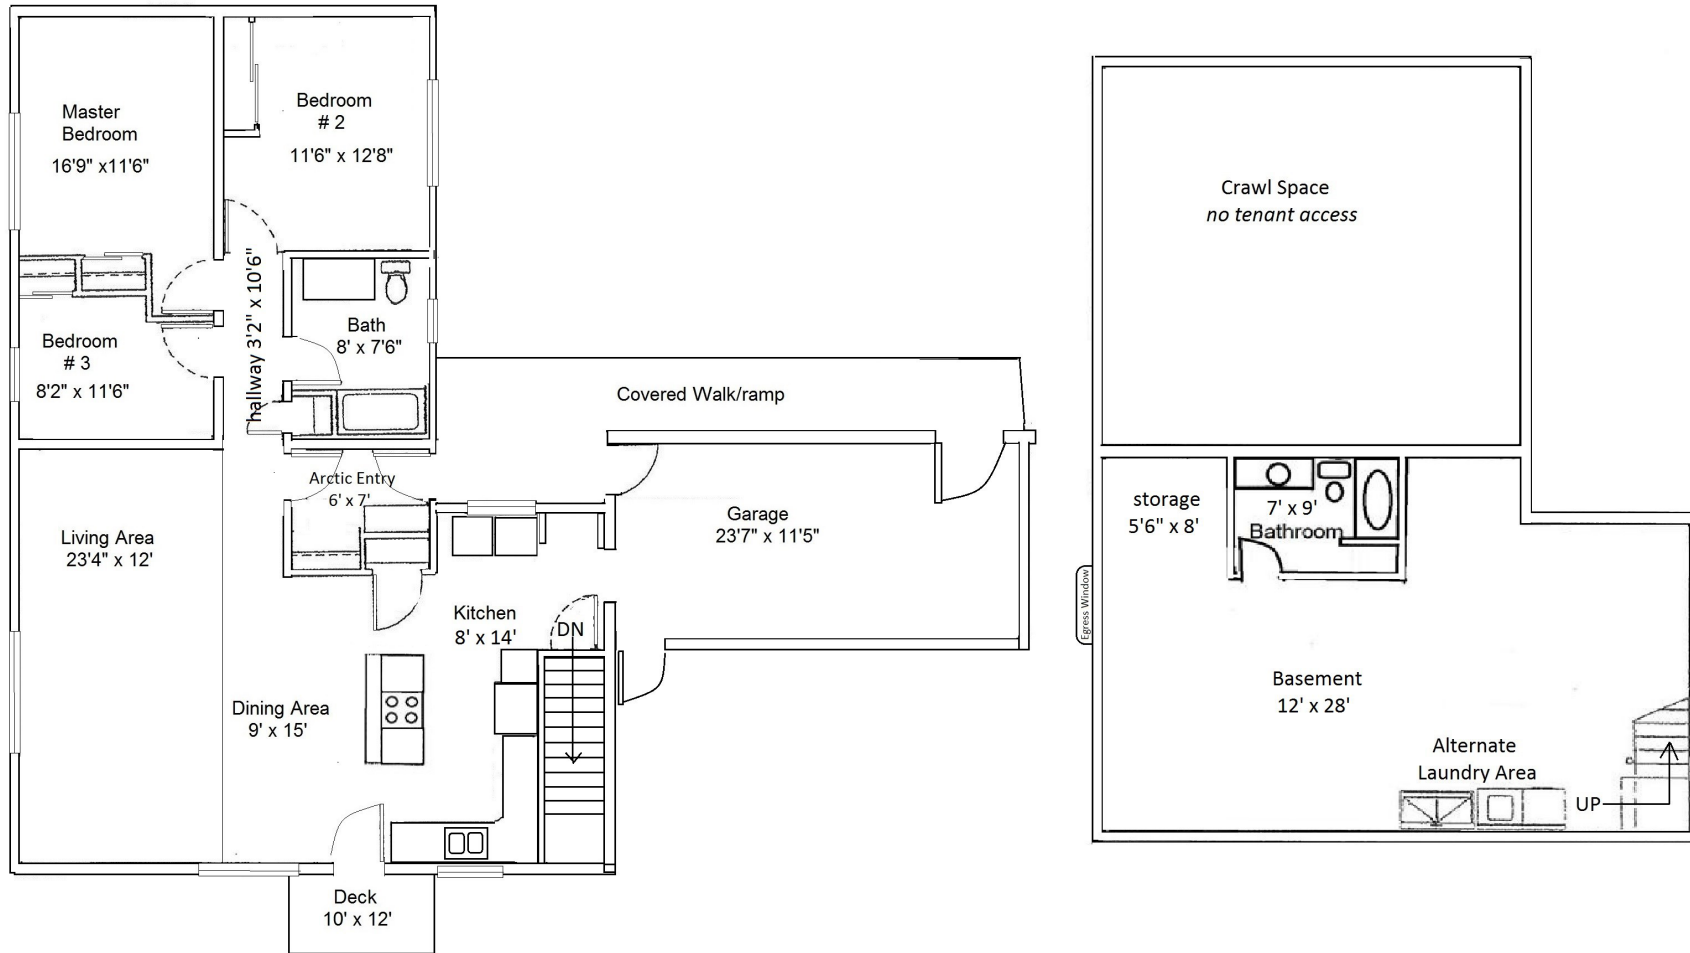

# Floor Plan Type 4A

## 3-Bed, Adaptable

Located in the **Moose Haven**  
Neighborhood.

All dimensions are approximate, actual home may vary slightly from above floorplan.