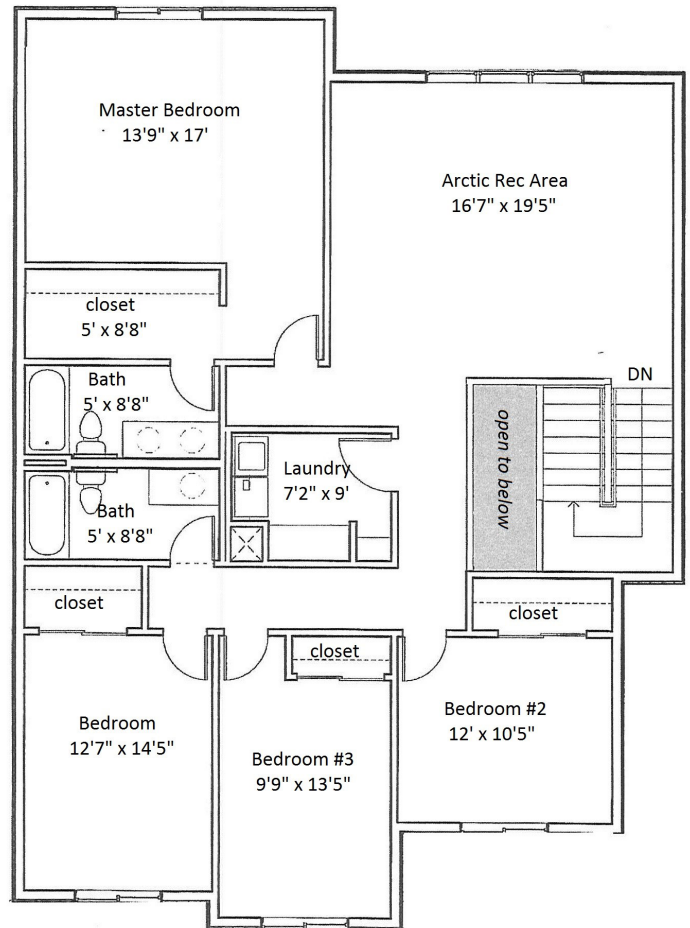

Floor Plan Type 50

4-Bed

Located in the **Moose Haven** Neighborhood.

All dimensions are approximate, actual home may vary slightly from above floorplan.