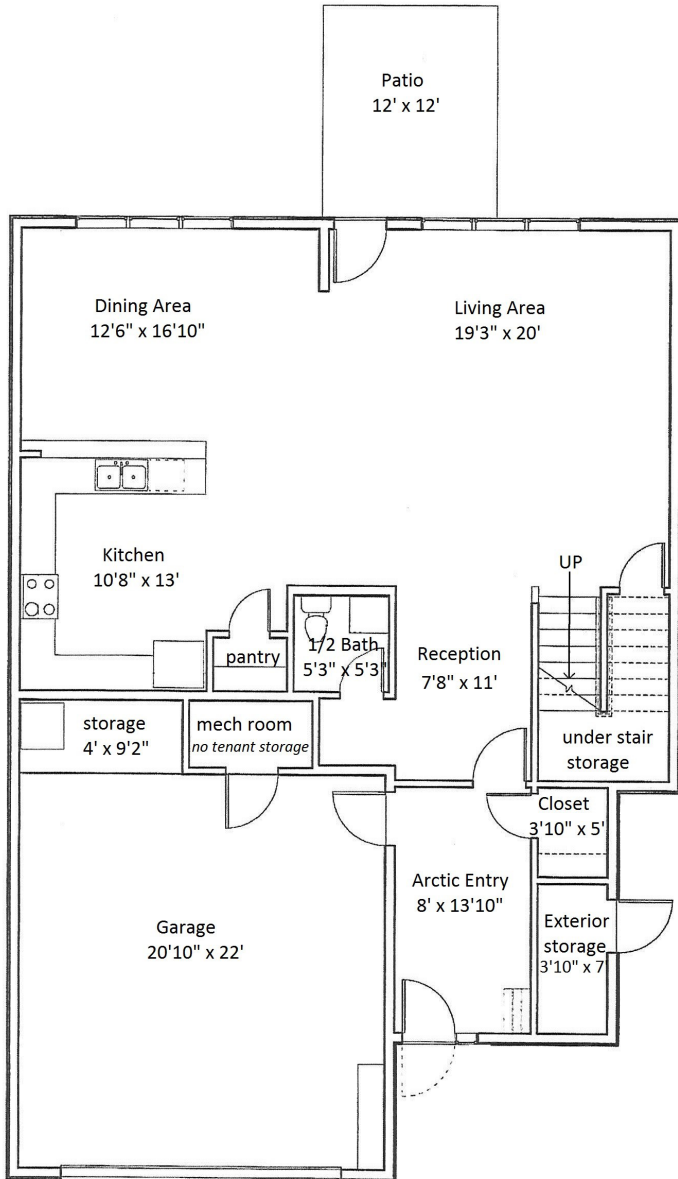

Floor Plan Type 50

4-Bed

Located in the **Moose Haven** Neighborhood.

All dimensions are approximate, actual home may vary slightly from above floorplan.