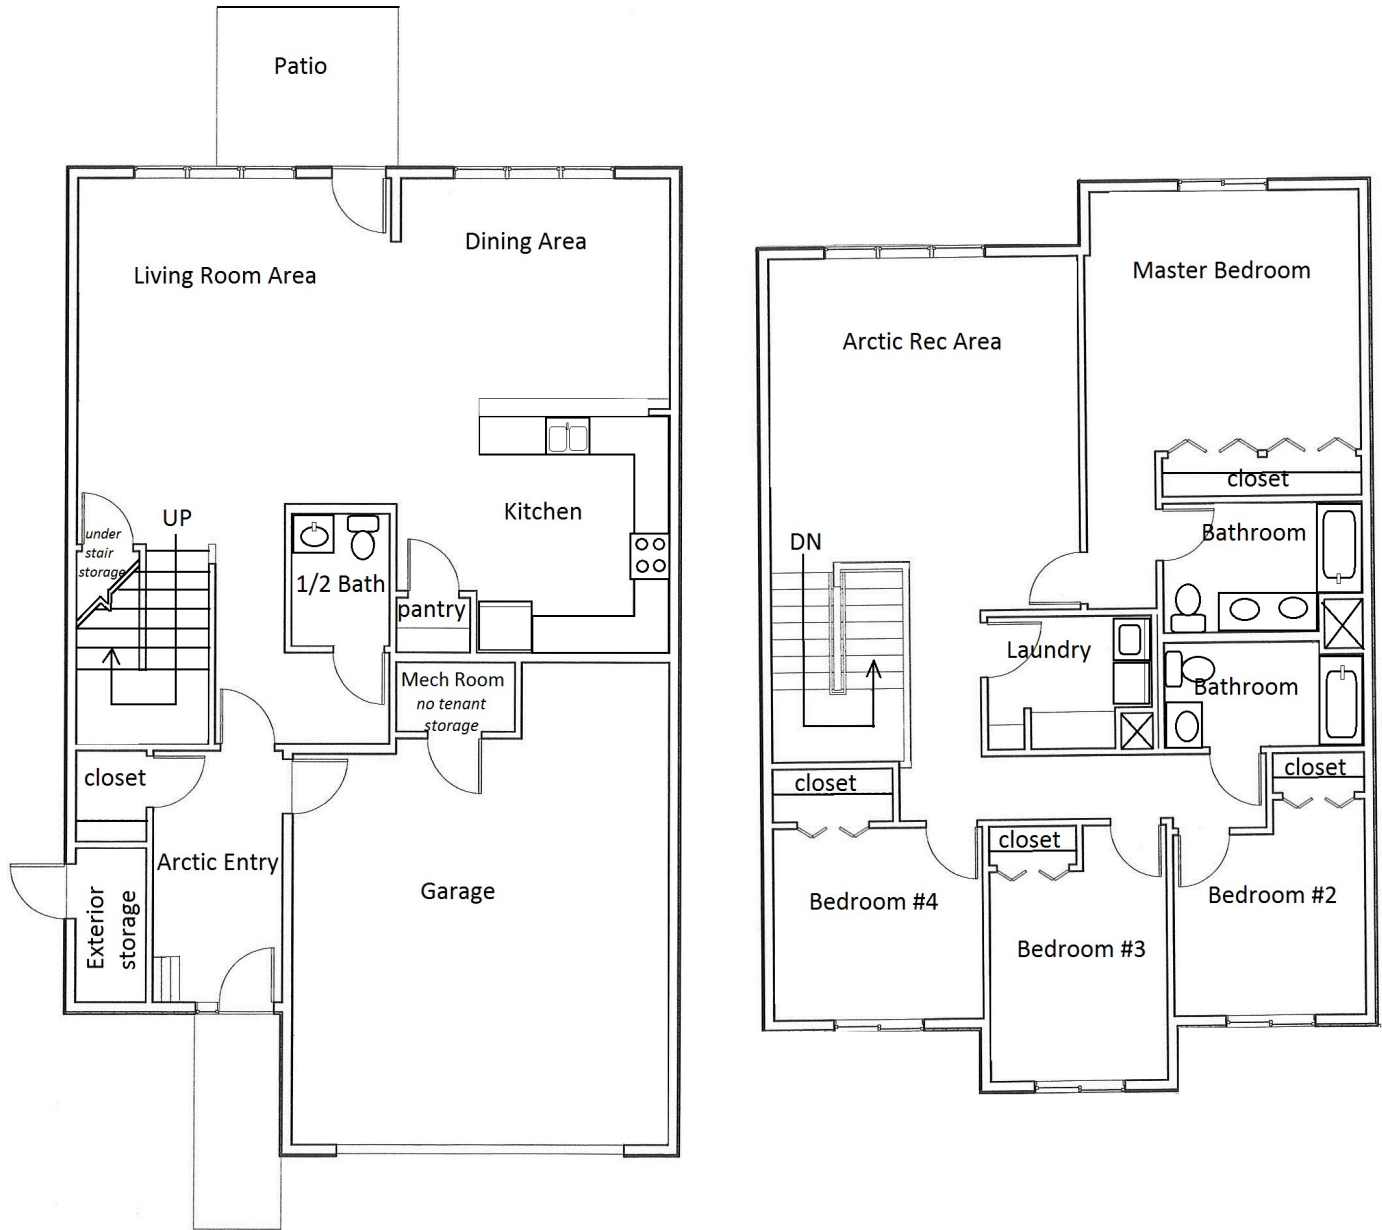

# Floor Plan Type 51A

## 4-Bed, Adaptable

Located in the **Moose Haven** Neighborhood.

All dimensions are approximate, actual home may vary slightly from above floorplan.