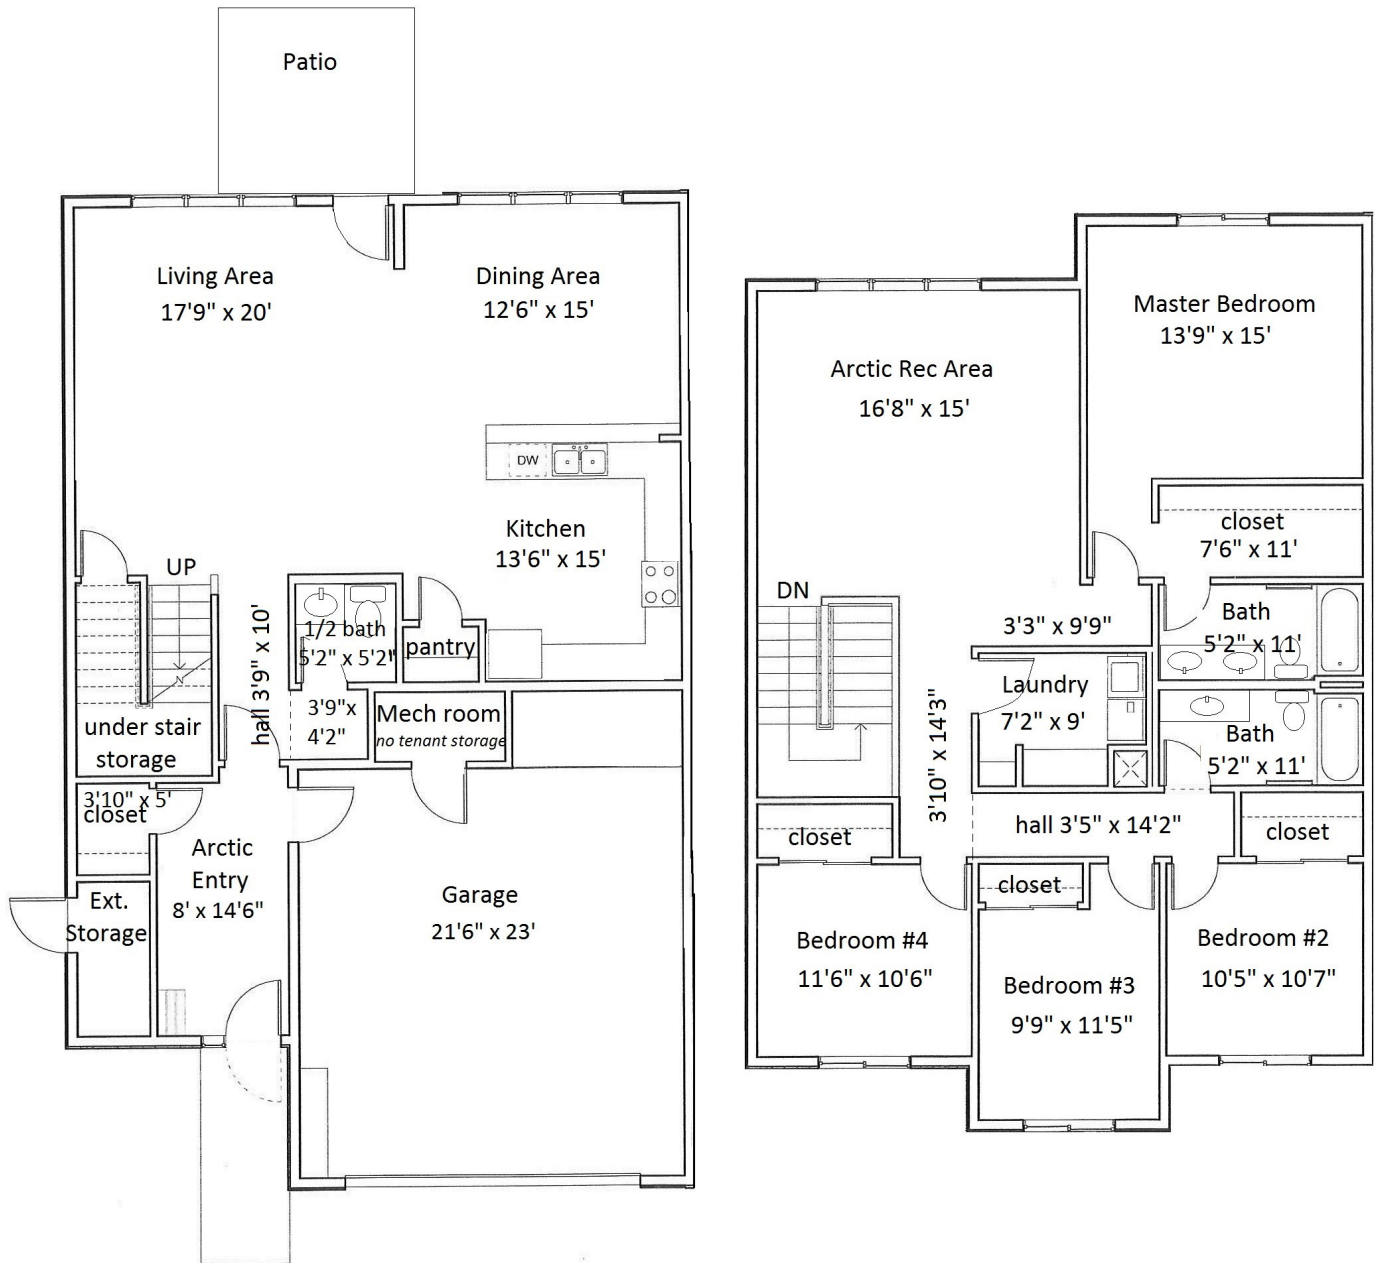

Floor Plan Type 51LC

4-Bed

Located in the **Moose Haven** Neighborhood.

All dimensions are approximate, actual home may vary slightly from above floorplan.