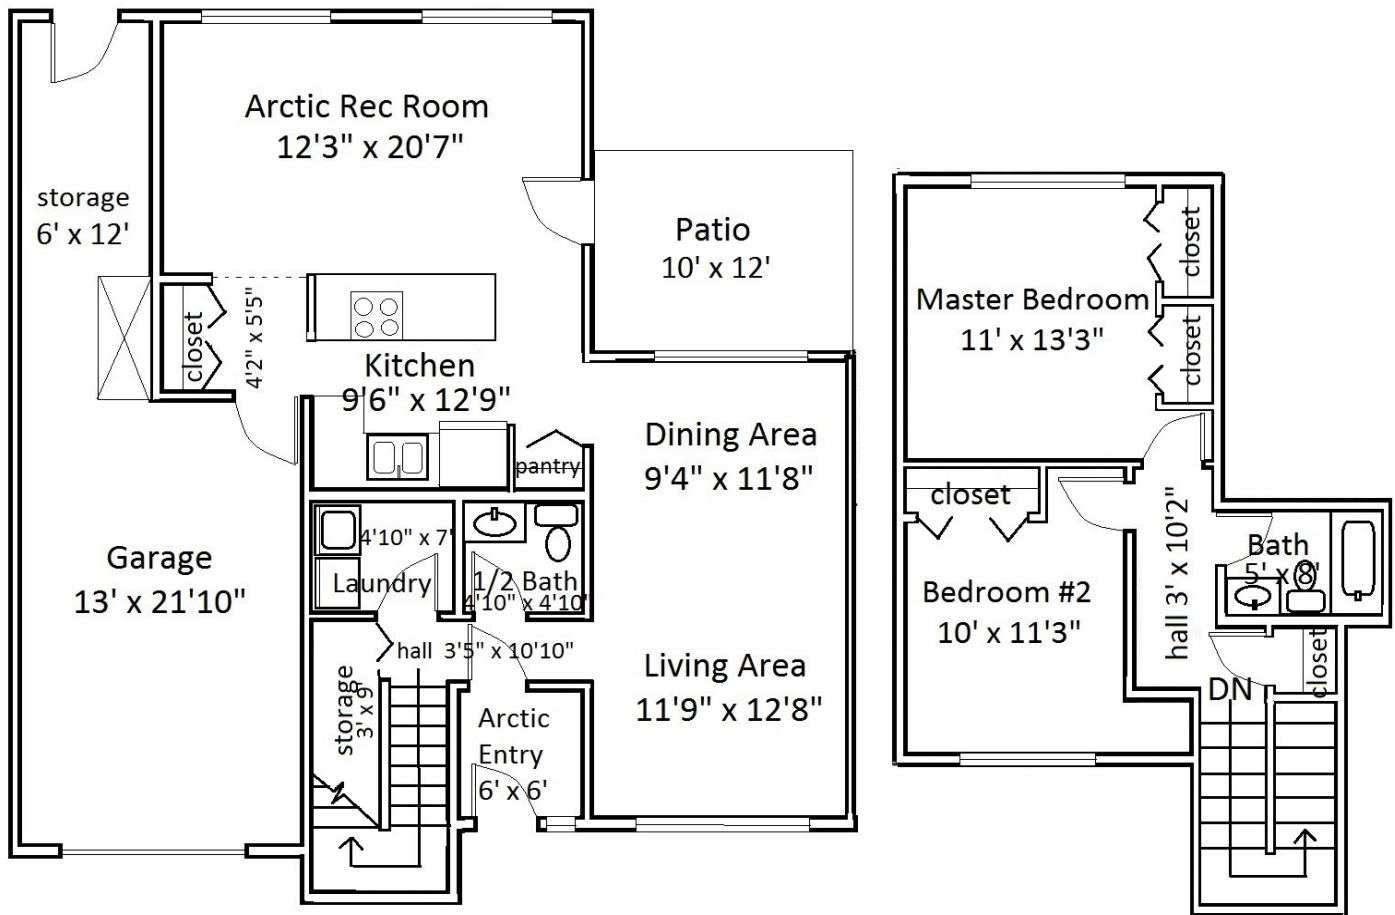

Floor Plan Type 53

2-Bed

Located in the **Silver Run**
Neighborhood.

All dimensions are approximate, actual home may vary slightly from above floorplan.